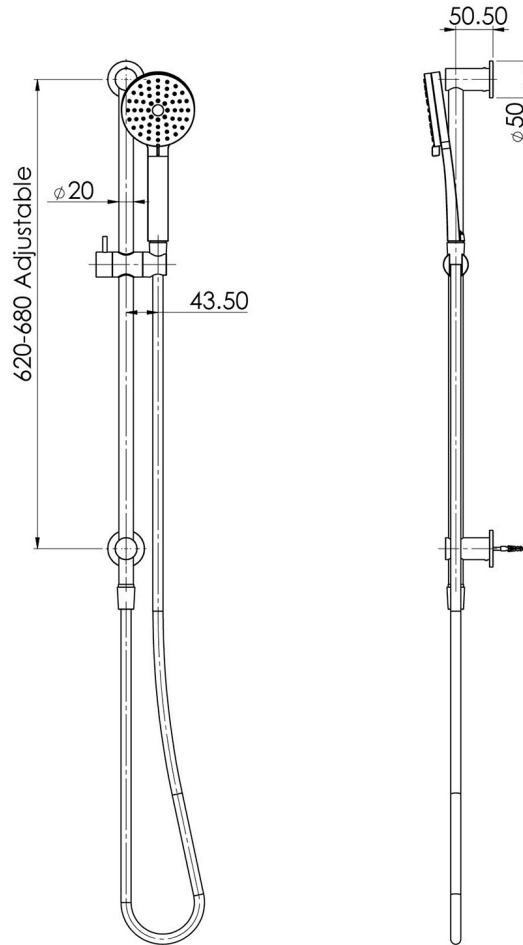

VIVID SLIMLINE

VIVID SLIMLINE WATER THROUGH RAIL HAND SHOWER

SPECIFICATIONS

AVAILABLE IN

VS687 CHR
Chrome

VS687-40
Brushed Nickel

VS687-31
Brushed Carbon

VS687-10
Matte Black

VS687-12
Brushed Gold

INFORMATION

Temperature Rating
1 - 75°C

Pressure Rating
150 - 500kPa

MAINTENANCE AND CARE:

- All surfaces should be cleaned with mild liquid detergent or soap and water.
- Do not use cream cleaners or citrus based cleaning products, as they are abrasive.
- Use of unsuitable cleaning agents may damage the surface.
- Any damage caused in this way will not be covered by warranty.

Please visit <https://www.phoenixtapware.com.au/warranty> to view the full warranty

While we aim to ensure the specifications shown are correct at time of printing, Phoenix Tapware reserves the right to make modifications without prior notice. Always use the physical product measurements for mark-ups and roughing-in as the line drawing shown may differ from the actual product over time. All measurements are shown in millimetres. Colours may vary from image shown.