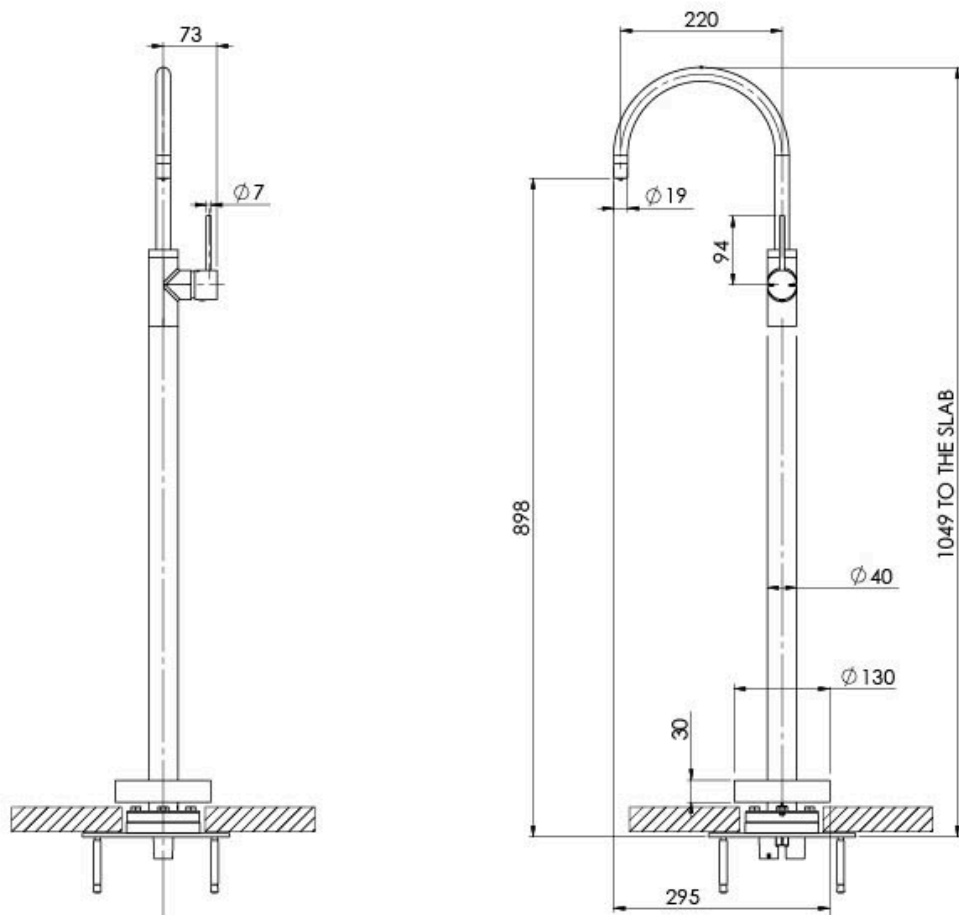

VIVID SLIMLINE

VIVID SLIMLINE FLOOR MOUNTED BATH MIXER

SPECIFICATIONS

AVAILABLE IN

VS745 CHR
Chrome

VS745 BN
Brushed Nickel

VS745-31
Brushed Carbon

VS745 MB
Matte Black

Please visit <https://www.phoenixtapware.com.au/warranty> to view the full warranty

While we aim to ensure the specifications shown are correct at time of printing, Phoenix Tapware reserves the right to make modifications without prior notice. Always use the physical product measurements for mark-ups and roughing-in as the line drawing shown may differ from the actual product over time. All measurements are shown in millimetres. Colours may vary from image shown.