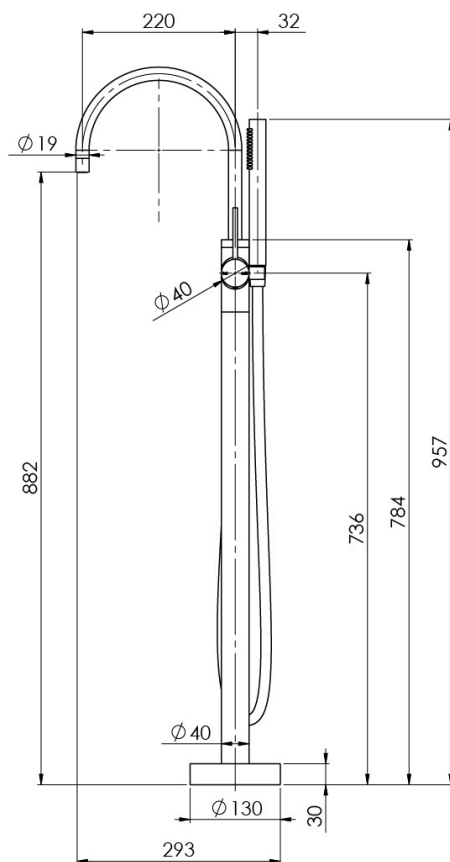

VIVID SLIMLINE

VIVID SLIMLINE FLOOR MOUNTED BATH MIXER WITH HAND SHOWER

SPECIFICATIONS

AVAILABLE IN

VS7451-00
Chrome

VS7451-40
Brushed Nickel

VS7451-31
Brushed Carbon

VS7451-10
Matte Black

AS2845.1 Compliant Dual Check Valves

Please visit <https://www.phoenixtapware.com.au/warranty> to view the full warranty

While we aim to ensure the specifications shown are correct at time of printing, Phoenix Tapware reserves the right to make modifications without prior notice. Always use the physical product measurements for mark-ups and roughing-in as the line drawing shown may differ from the actual product over time. All measurements are shown in millimetres. Colours may vary from image shown.