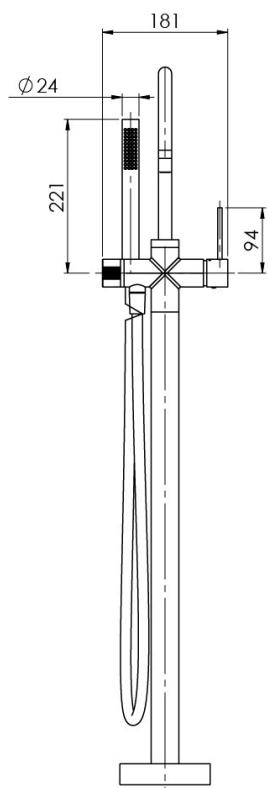

VIVID SLIMLINE

VIVID SLIMLINE FLOOR MOUNTED BATH MIXER WITH HAND SHOWER

SPECIFICATIONS

AVAILABLE IN

VS7451-00
Chrome

VS7451-40
Brushed Nickel

VS7451-31
Brushed Carbon

VS7451-10
Matte Black

VS7451-12
Brushed Gold

INFORMATION

Temperature Rating
1 - 75°C

Pressure Rating
150 - 500kPa

MAINTENANCE AND CARE:

- All surfaces should be cleaned with mild liquid detergent or soap and water.
- Do not use cream cleaners or citrus based cleaning products, as they are abrasive.
- Use of unsuitable cleaning agents may damage the surface.
- Any damage caused in this way will not be covered by warranty.

AS2845.1 Compliant Dual Check Valves

Please visit <https://www.phoenixtapware.com.au/warranty> to view the full warranty

While we aim to ensure the specifications shown are correct at time of printing, Phoenix Tapware reserves the right to make modifications without prior notice. Always use the physical product measurements for mark-ups and roughing-in as the line drawing shown may differ from the actual product over time. All measurements are shown in millimetres. Colours may vary from image shown.