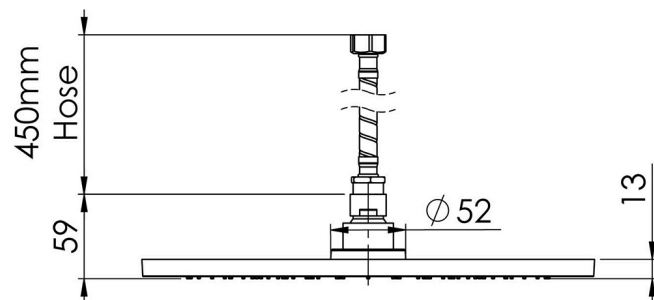

VIVID SLIMLINE

VIVID SLIMLINE FLUSH MOUNT CEILING SHOWER 300MM ROUND

SPECIFICATIONS

AVAILABLE IN

VS5090-00
Chrome

INFORMATION

Temperature Rating
1 - 75°C

Pressure Rating
150 - 500kPa

MAINTENANCE AND CARE:

- All surfaces should be cleaned with mild liquid detergent or soap and water.
- Do not use cream cleaners or citrus based cleaning products, as they are abrasive.
- Use of unsuitable cleaning agents may damage the surface.
- Any damage caused in this way will not be covered by warranty.

Please visit <https://www.phoenixtapware.com.au/warranty> to view the full warranty