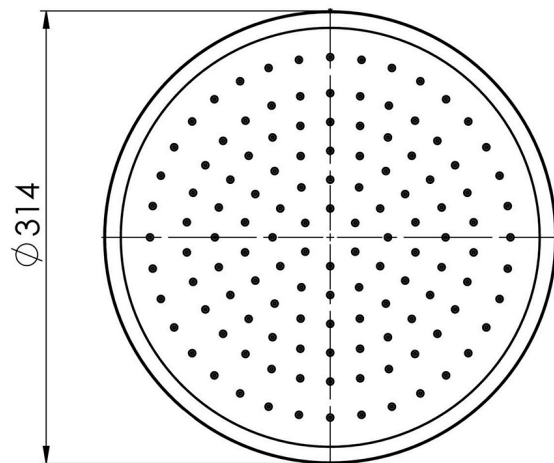

VIVID SLIMLINE

VIVID SLIMLINE FLUSH MOUNT CEILING SHOWER 300MM ROUND

SPECIFICATIONS

AVAILABLE IN

VS5090-00
Chrome

INFORMATION

Temperature Rating
1 - 75°C

Pressure Rating
150 - 500kPa

MAINTENANCE AND CARE:

- All surfaces should be cleaned with mild liquid detergent or soap and water.
- Do not use cream cleaners or citrus based cleaning products, as they are abrasive.
- Use of unsuitable cleaning agents may damage the surface.
- Any damage caused in this way will not be covered by warranty.

Please visit <https://www.phoenixtapware.com.au/warranty> to view the full warranty