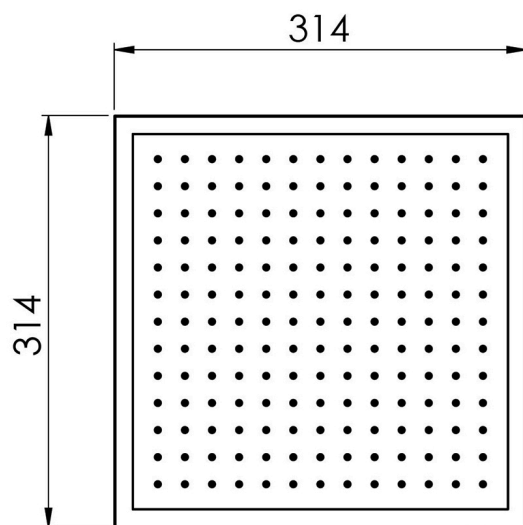

MAINTENANCE AND CARE:

- All surfaces should be cleaned with mild liquid detergent or soap and water.
- Do not use cream cleaners or citrus based cleaning products, as they are abrasive.
- Use of unsuitable cleaning agents may damage the surface.
- Any damage caused in this way will not be covered by warranty.

Please visit <https://www.phoenixtapware.com.au/warranty> to view the full warranty