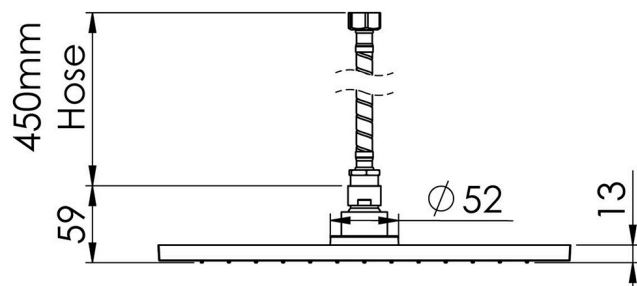

VIVID SLIMLINE

VIVID SLIMLINE FLUSH MOUNT CEILING SHOWER 300MM SQUARE

SPECIFICATIONS