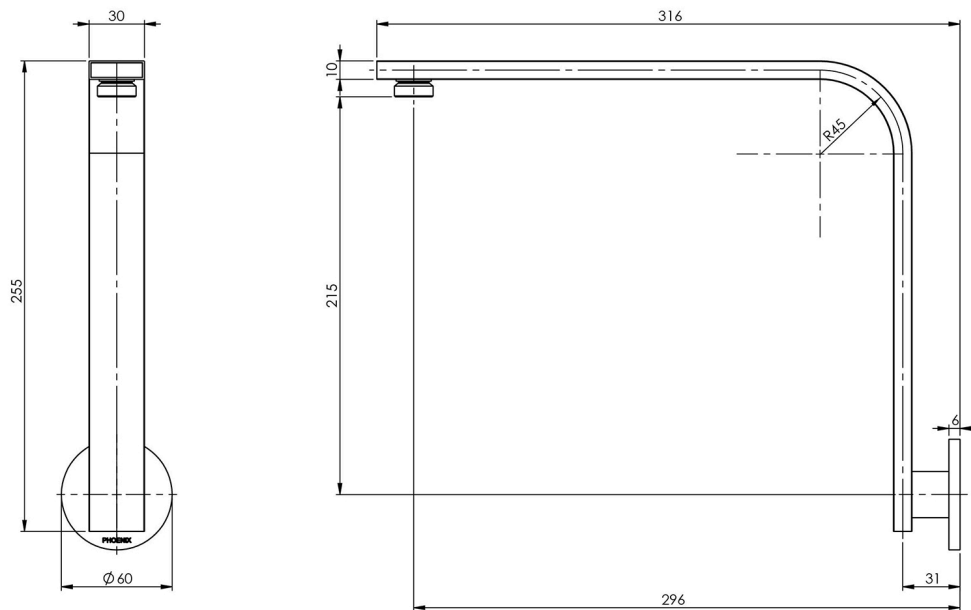

## VIVID SLIMLINE HIGH-RISE SHOWER ARM ROUND PLATE

## SPECIFICATIONS