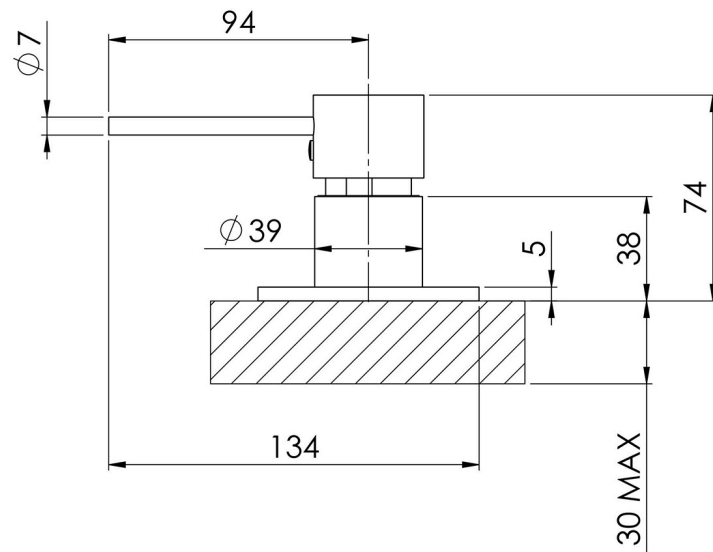

VIVID SLIMLINE

VIVID SLIMLINE HOB MIXER

SPECIFICATIONS

AVAILABLE IN

VS740 CHR
Chrome

VS740-10
Matte Black

INFORMATION

Temperature Rating
1 - 75°C

Please visit <https://www.phoenixtapware.com.au/warranty> to view the full warranty

While we aim to ensure the specifications shown are correct at time of printing, Phoenix Tapware reserves the right to make modifications without prior notice. Always use the physical product measurements for mark-ups and roughing-in as the line drawing shown may differ from the actual product over time. All measurements are shown in millimetres. Colours may vary from image shown.