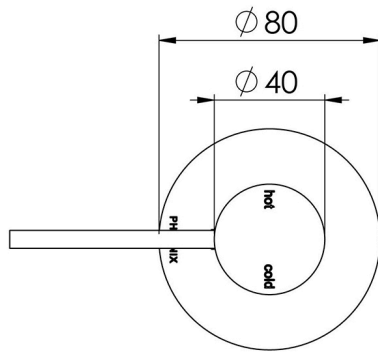

VIVID SLIMLINE

VIVID SLIMLINE HOB MIXER

SPECIFICATIONS

AVAILABLE IN

VS740 CHR
Chrome

VS740-10
Matte Black

INFORMATION

Temperature Rating
1 - 75°C

Please visit <https://www.phoenixtapware.com.au/warranty> to view the full warranty

While we aim to ensure the specifications shown are correct at time of printing, Phoenix Tapware reserves the right to make modifications without prior notice. Always use the physical product measurements for mark-ups and roughing-in as the line drawing shown may differ from the actual product over time. All measurements are shown in millimetres. Colours may vary from image shown.