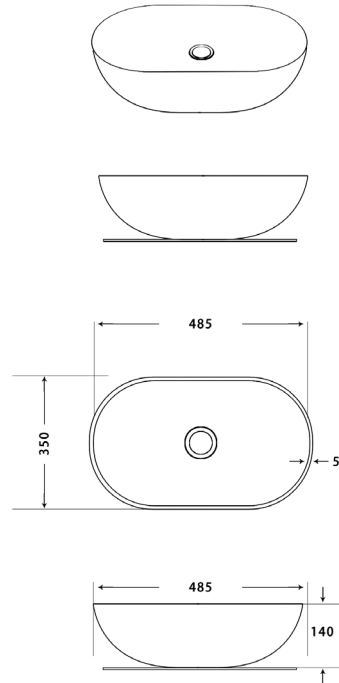

BASSINI

Above Counter Oval Basin

Tapware not included

PRODUCT CODE

HBNOV101

FEATURES

485mm
8 Litre Capacity
Oval
No taphole or overflow
Plug & waste
sold separately
Tapware displayed
sold separately

Finishes
Gloss White

Material
All Ceramic

Warranty
5 year warranty,
12 months parts and
labour (T&C's apply)

DISCLAIMER

Installation of this product must be undertaken by a qualified and licensed plumber and in accordance with the National Plumbing Code, AS/NZS 3500 and all applicable local regulations. Harmony products are designed to meet the appropriate Australian Standards. Dimensions contained were correct at the time of publication. However, neither the manufacturer nor the distributor takes responsibility for printing errors. The manufacturer and the distributor reserve the right to vary specifications or delete models without prior notification. A failure to follow the installation instructions, or a failure to have the product installed by a licensed tradesperson, may void the products warranty.