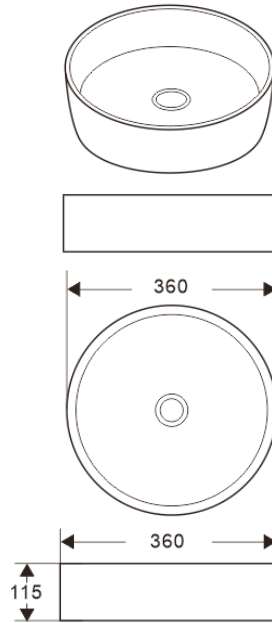

BASSINI

Above Counter Round Basin

Tapware not included

PRODUCT CODE

HBNRD101

FEATURES

360mm
9.5 Litre Capacity
Round
No taphole or overflow
Plug & waste
sold separately

Finishes
Gloss White
Material
All Ceramic

Warranty
5 year warranty,
12 months parts and
labour (T&C's apply)

Tapware displayed
sold separately

DISCLAIMER

Installation of this product must be undertaken by a qualified and licensed plumber and in accordance with the National Plumbing Code, AS/NZS 3500 and all applicable local regulations. Harmony products are designed to meet the appropriate Australian Standards. Dimensions contained were correct at the time of publication. However, neither the manufacturer nor the distributor takes responsibility for printing errors. The manufacturer and the distributor reserve the right to vary specifications or delete models without prior notification. A failure to follow the installation instructions, or a failure to have the product installed by a licensed tradesperson, may void the products warranty.