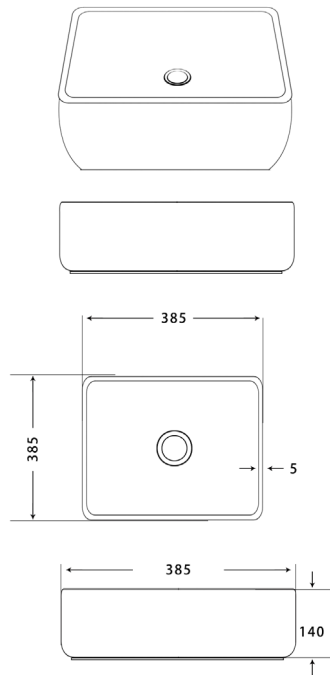

## Above Counter Square Basin

Tapware not included

### FEATURES

385mm  
10 Litre Capacity  
Square  
No taphole or overflow  
Plug & waste  
sold separately  
Tapware displayed  
sold separately

**Finishes**  
Gloss White

**Material**  
All Ceramic

**Warranty**  
5 year warranty,  
12 months parts and  
labour (T&C's apply)