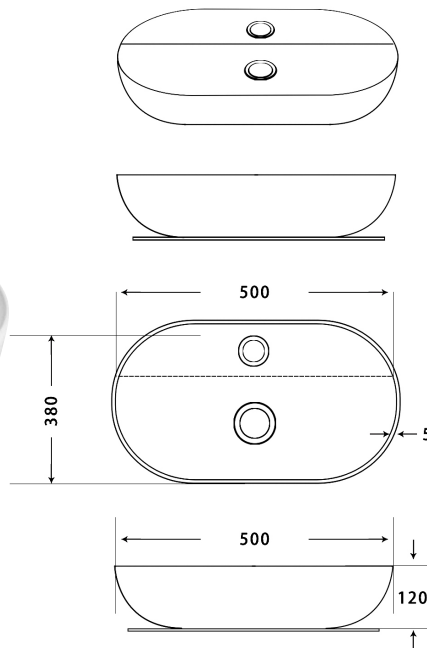

## Above Counter Oval Basin

Tapware not included

### FEATURES

500mm  
6 Litre Capacity  
Oval  
1 taphole  
No overflow  
Plug & waste  
sold separately  
Tapware displayed  
sold separately