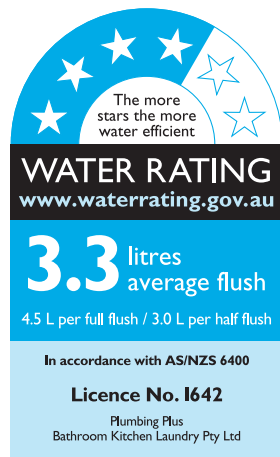

WELS RATING