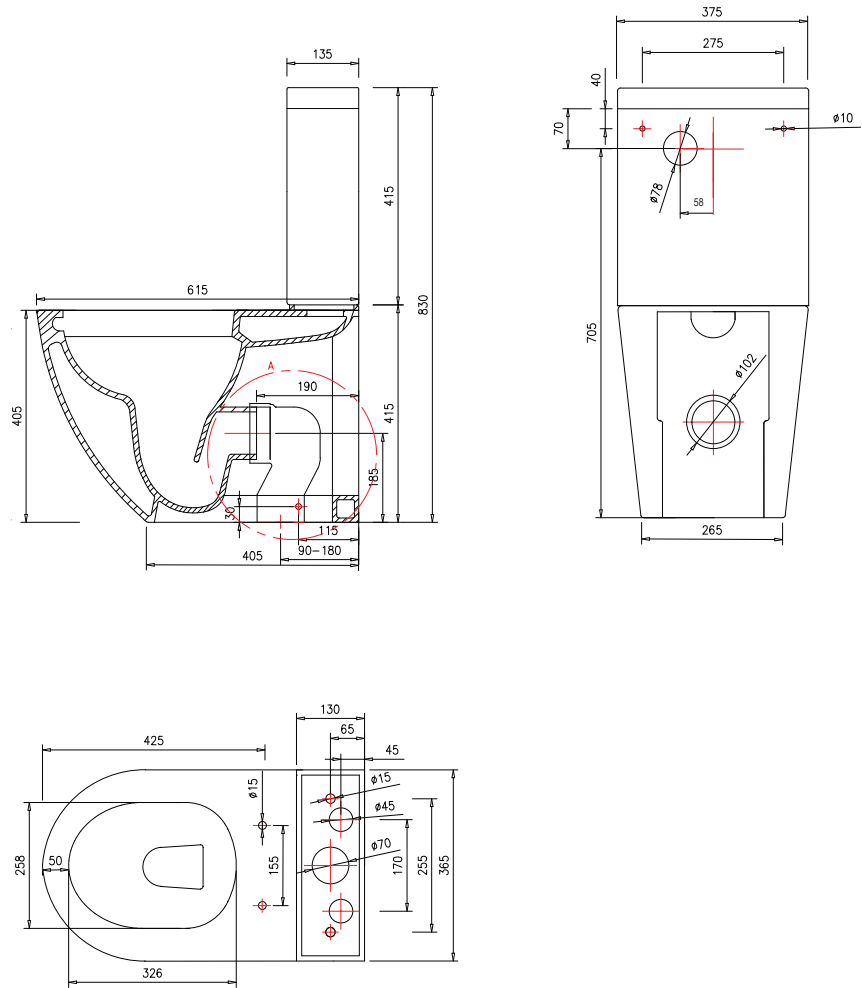

#### Pan Set-Out

90-180mm

#### Australian Standards

AS1172.1-2014  
AS1172.2-2014

## PRODUCT DIMENSIONS