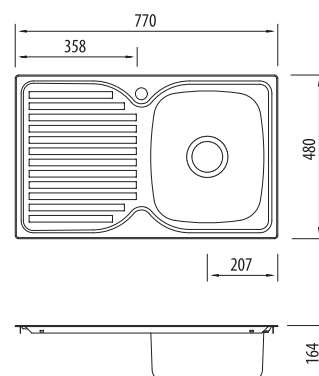

PPH22 1TH Single Bowl Sink With Drainer

Included accessories

Basket Waste

Specifications

Sink size	770W x 480H mm
Bowl size	Main Bowl 330W x 385H x 155D / 17L
Construction	2 piece, bowls and drainer seam welded
Material	304 grade, 18/10 polished stainless steel (0.8 mm thick)
Installation	Topmount
Fixings	Adjustable clips supplied, and sealing gasket fitted
Min cabinet size	500 mm
Tap holes	1
Waste fittings	1 x 90 mm basket wastes included
Carton size	800 x 520 x 190 mm
Weight	5 kg
Warranty	Lifetime manufacturer's warranty (T&Cs Apply)
Maintenance and care instructions	All surfaces should be cleaned with mild liquid detergent or soap and water. To maintain the shine on your stainless steel sink, we recommended the use of any of the easy to obtain, non-abrasive stainless steel cleaners or metal polishes.