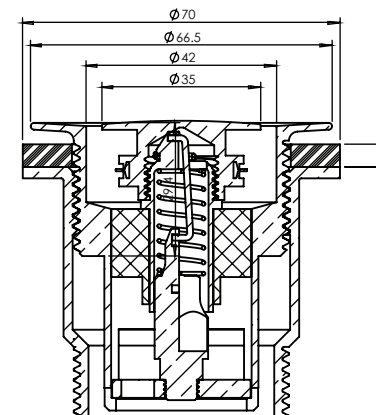

BATH POP DOWN® 40mm

PLUG & WASTES

- ✔ Suits bath with 40mm outlet. No Overflow
- ✔ Innovative quick remove cartridge
- ✔ Lifetime replacement guarantee on cartridge
- ✔ World Wide Patents Granted or Pending

CODE	OUTLET SIZE	FINISH	CTN QTY
21811.01	40mm	Chrome	36

Available Finishes