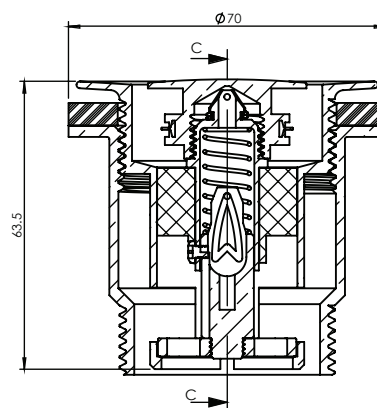

BATH POP DOWN® 40mm

PLUG & WASTES

- ✔ Suits bath with 40mm outlet. No Overflow
- ✔ Innovative quick remove cartridge
- ✔ Lifetime replacement guarantee on cartridge
- ✔ World Wide Patents Granted or Pending

CODE	OUTLET SIZE	FINISH	CTN QTY
21811.01	40mm	Chrome	36

Available Finishes