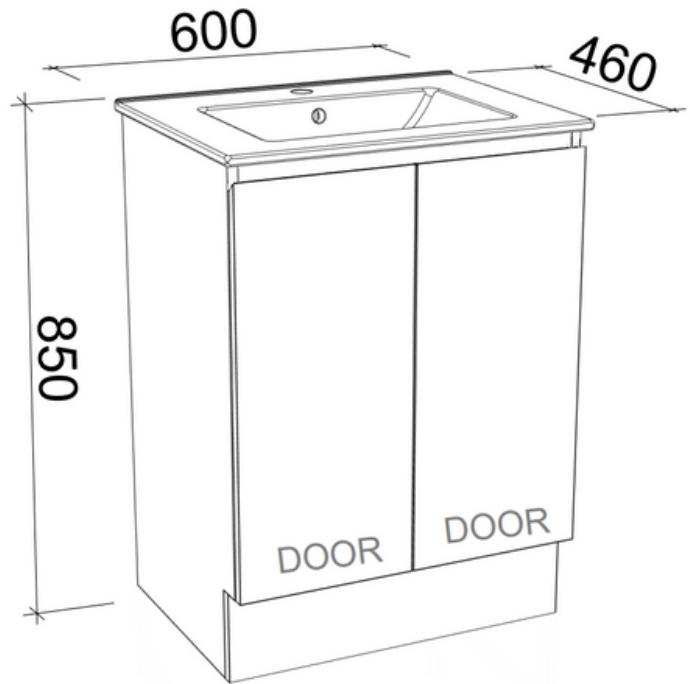

## Harmony Bassini 600mm Floorstanding Vanity