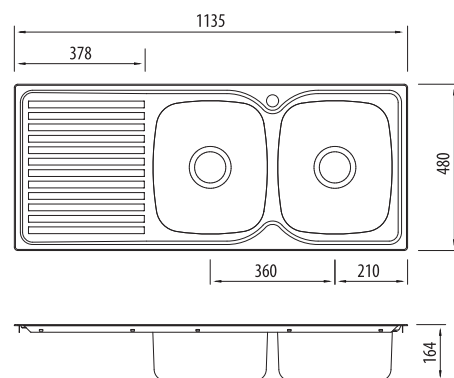

PPH72 1TH Double Bowl Sink With Drainer

Included accessories

Basket Waste

Basket Waste

Specifications

Sink size	1135W x 480H mm
Bowl size	Main Bowl 330W x 385H x 155D / 17L Main Bowl 330W x 385H x 155D / 17L
Construction	2 piece, bowls and drainer seam welded
Material	304 grade, 18/10 polished stainless steel (0.8 mm thick)
Installation	Topmount
Fixings	Adjustable clips supplied, and sealing gasket fitted
Min cabinet size	800 mm
Tap holes	1
Waste fittings	2 x 90 mm basket wastes included
Carton size	1240 x 520 x 190 mm
Weight	8.5 kg
Warranty	Lifetime manufacturer's warranty (T&Cs Apply)
Maintenance and care instructions	All surfaces should be cleaned with mild liquid detergent or soap and water. To maintain the shine on your stainless steel sink, we recommended the use of any of the easy to obtain, non-abrasive stainless steel cleaners or metal polishes.