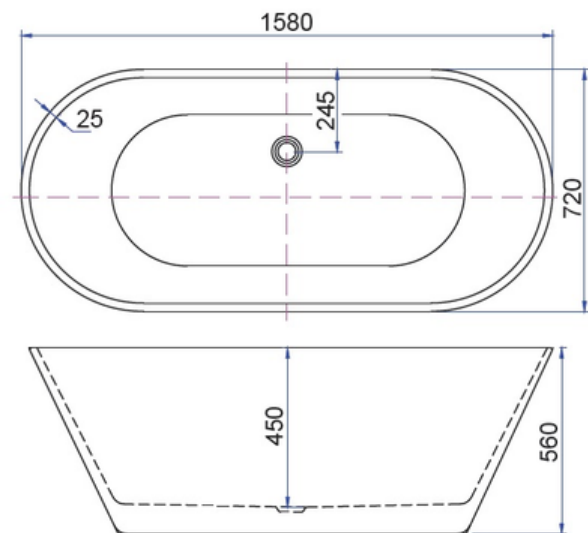

Spello Freestanding Bath - Gloss White

PRODUCT IMAGE

PRODUCT DETAILS

Code: 5672 (1580x720x560)
5776 (1680x760x580)

Brand: Lucite International
Range: Spello
Warranty: 2 Years
WELS: N/A

ADDITIONAL FEATURES

- This stand alone bath is the latest favourite in bathroom design, elegant and simplistic.
- Free standing baths instil a sense of sand elegance to any bathroom space
- Guaranteed to be a relaxing bathing experience.
- Lucite ® Bright White non porous surface
- Hard wearing, resistant to chemicals, UV rays & abrasion
- Plug and Waste sold separately
- 2 Year Warranty

SPECIFICATION

BENTONS CODES

- 1580mm - 86910025
- 1680mm - 86910020