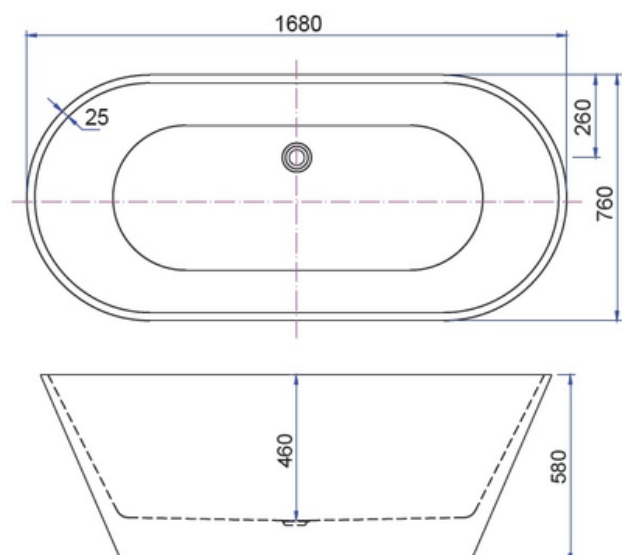

Spello Freestanding Bath - Gloss White

PRODUCT IMAGE

PRODUCT DETAILS

Code: 5672 (1580x720x560)
5776 (1680x760x580)

Brand: Lucite International
Range: Spello
Warranty: 2 Years
WELS: N/A

ADDITIONAL FEATURES

- This stand alone bath is the latest favourite in bathroom design, elegant and simplistic.
- Free standing baths instil a sense of sand elegance to any bathroom space
- Guaranteed to be a relaxing bathing experience.
- Lucite ® Bright White non porous surface
- Hard wearing, resistant to chemicals, UV rays & abrasion
- Plug and Waste sold separately
- 2 Year Warranty

SPECIFICATION

BENTONS CODES

- 1580mm - 86910025
- 1680mm - 86910020