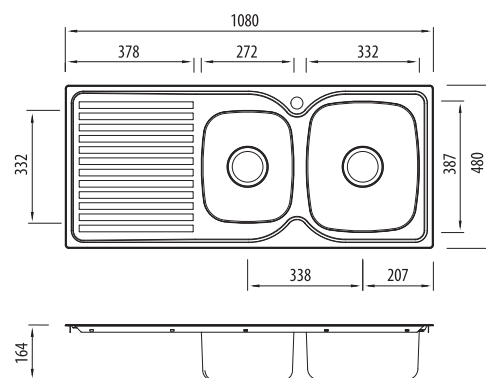

PPH12 1TH 1 & 3/4 Bowl Sink With Drainer

Included accessories

Basket Waste

Basket Waste

Specifications

Sink size	1080W x 480H mm
Bowl size	Main Bowl 330W x 385H x 155D / 17L 3/4 Bowl 270W x 330H x 155D / 12L
Construction	2 piece, bowls and drainer seam welded
Material	304 grade, 18/10 polished stainless steel (0.8 mm thick)
Installation	Topmount
Fixings	Adjustable clips supplied, and sealing gasket fitted
Min cabinet size	700 mm
Tap holes	1
Waste fittings	2 x 90 mm basket wastes included
Carton size	1120 x 520 x 190 mm
Weight	7.5 kg
Warranty	Lifetime manufacturer's warranty (T&Cs Apply)
Maintenance and care instructions	All surfaces should be cleaned with mild liquid detergent or soap and water. To maintain the shine on your stainless steel sink, we recommended the use of any of the easy to obtain, non-abrasive stainless steel cleaners or metal polishes.