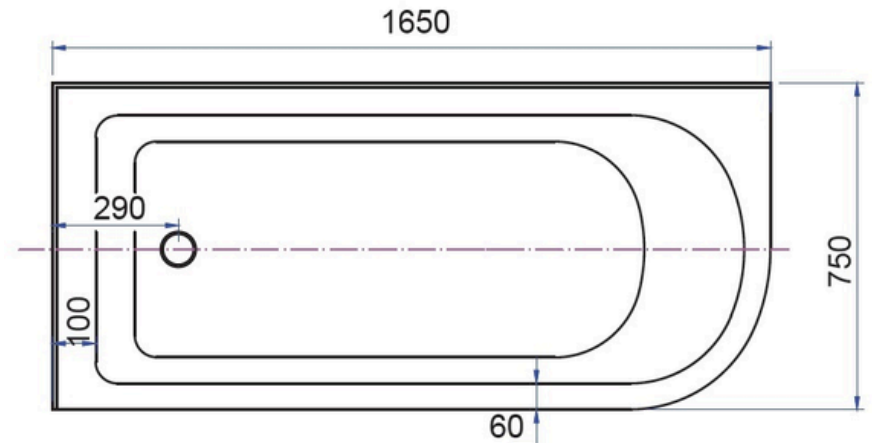

Nereto Freestanding Left Hand Corner BTW 1700 Bath

PRODUCT IMAGE

PRODUCT DETAILS

Code: K29675L (1650x750x560)
Benton's Code: 86910061

Brand: Zhejiang Aifeiling Import
Range: Nereto
Warranty: 2 Years
WELS: N/A

SPECIFICATION

ALSO AVAILABLE

- Also available in Right Hand Corner

PLEASE TAKE NOTE

****When it refers to "LEFT HAND CORNER" it refers to the side against the wall****