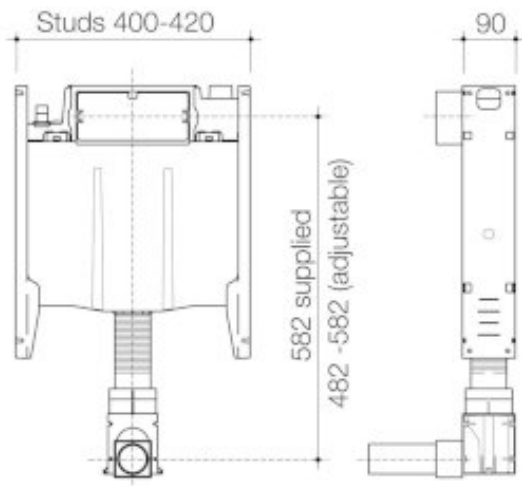

INVISI SERIES II® 4.5/3L CISTERN WITH ADJUSTABLE FLUSH PIPE

A 4.5/3 litre dual flush plastic cistern suitable for inwall, induct and in ceiling applications. The cistern features a number of contemporary button design options with concealed fixing that are pneumatically operated for ease of operation and installation. The push buttons can be activated remotely up to 4 metres from the cistern, ideal for care and custom applications. The cistern features an adjustable flush pipe which allows for approximately 30mm vertical adjustment for wall faced back inlet pans. This helps avoid costly installation problems and rectification work involving the removal of tiles and wall lining with wall back inlet pans.

- The cistern incorporates Caroma Smartflush water saving technology - Cistern, bracket and specially designed waste pipe can be installed in a standard 90mm metal or timber stud wall application - Adjustable flush pipe allows approximately 30mm vertical adjustment for wall faced back inlet pans - WELS 4 star rated, 4.5/3L - The cistern is adjustable to 6/3 litre dual flush - Buttons sold separately - Guaranteed not to leak when installed by a certified plumber in accordance with installation instructions - Note: Not suitable for below counter installations. Use fixed flush pipe (237222)

PRODUCT CODES

237007 Invisi II 4.5/3L Cistern with Adjustable Flush Pipe

\$622.00*

© COPYRIGHT 2014 - CAROMA INDUSTRIES LIMITED

*All price are recommended retail inclusive of GST in AUD. To be used as a guide only, prices may vary between model variations, and are subject to change without notice. A number of brands and products on this page are the subject of registered trade marks, register designs and/or registered patents. View full disclaimer on specify.caroma.com.au