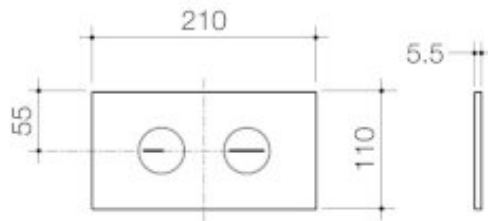

#### PRODUCT CODES

237010BL	Invisi Series II® Round Dual Flush Plate & Buttons (Plastic) Black	\$287.69*
237010SA	Invisi Series II® Round Dual Flush Plate & Buttons (Plastic) Satin	\$287.69*
237010WH	Invisi Series II® Round Dual Flush Plate & Buttons (Plastic) White	\$287.69*
237010DG	Invisi Series II® Round Dual Flush Plate & Buttons (Plastic) Dark Grey	\$287.69*
237010CH	Invisi Series II® Round Dual Flush Plate & Buttons (Plastic) Chrome	\$287.69*