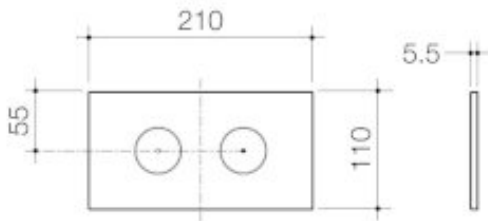

#### PRODUCT CODES

237010BL	Invisi Series II® Round Dual Flush Plate & Buttons (Plastic) Black	\$287.69*
237010SA	Invisi Series II® Round Dual Flush Plate & Buttons (Plastic) Satin	\$287.69*
237010WH	Invisi Series II® Round Dual Flush Plate & Buttons (Plastic) White	\$287.69*
237010DG	Invisi Series II® Round Dual Flush Plate & Buttons (Plastic) Dark Grey	\$287.69*
237010CH	Invisi Series II® Round Dual Flush Plate & Buttons (Plastic) Chrome	\$287.69*