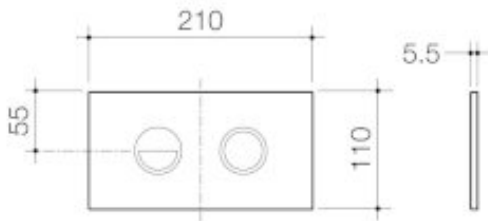

© COPYRIGHT 2014 - CAROMA INDUSTRIES LIMITED

*All price are recommended retail inclusive of GST in AUD. To be used as a guide only, prices may vary between model variations, and are subject to change without notice. A number of brands and products on this page are the subject of registered trade marks, register designs and/or registered patents. View full disclaimer on specify.caroma.com.au