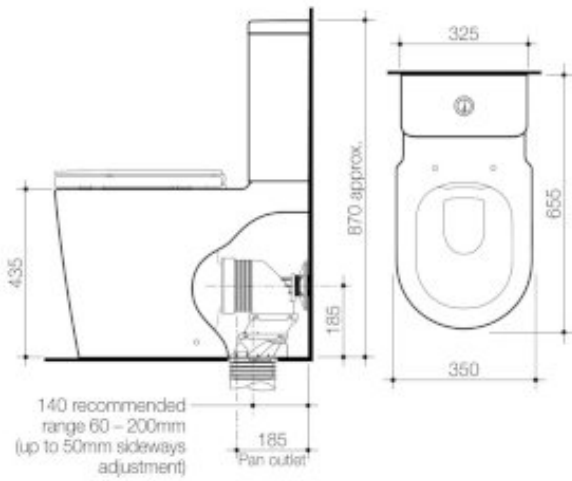

© COPYRIGHT 2014 - CAROMA INDUSTRIES LIMITED

*All price are recommended retail inclusive of GST in AUD. To be used as a guide only, prices may vary between model variations, and are subject to change without notice. A number of brands and products on this page are the subject of registered trade marks, register designs and/or registered patents. View full disclaimer on specify.caroma.com.au