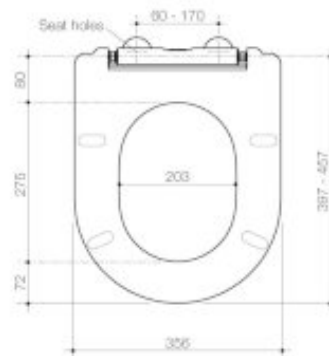

PRODUCT CODES

300040W Liano Soft Close Seat with GermGard® $438.90*

© COPYRIGHT 2014 - CAROMA INDUSTRIES LIMITED

*All price are recommended retail inclusive of GST in AUD. To be used as a guide only, prices may vary between model variations, and are subject to change without notice. A number of brands and products on this page are the subject of registered trade marks, register designs and/or registered patents. View full disclaimer on specify.caroma.com.au