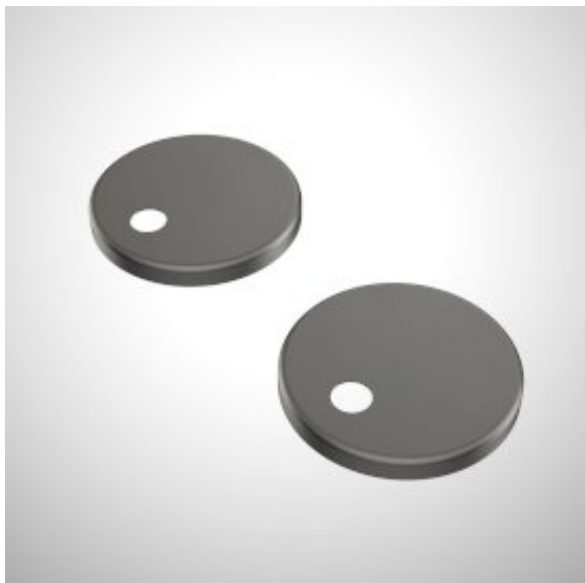

URBANE II TOILET SEAT HINGE CAPS

VISIT [SPECIFY.CAROMA.COM.AU](https://specify.caroma.com.au)

The below products have been shared with you through the Caroma Specify website.
Visit specify.caroma.com.au to find more inspirational and innovative bathroom products.

URBANE II TOILET SEAT HINGE CAPS

Available in a beautiful and highly durable palette of colour finishes that match the taps and showers, these Urbane II color kits allow you to customise your bathroom to your unique style and taste right down to the basin plugs and toilet hinges.

- Available in Stainless Steel, Matte Black, PVD Brushed Nickel, PVD Brushed Brass, PVD Gunmetal - Match with Urbane II Toilet Suites

PRODUCT CODES

254213SS	Urbane II Toilet Seat Hinge Caps - Stainless Steel	\$22.63*
254213B	Urbane II Toilet Seat Hinge Caps - Matte Black	\$22.63*
254213GM	Urbane II Toilet Seat Hinge Caps - Gunmetal	\$22.63*
254213BB	Urbane II Toilet Seat Hinge Caps - Brushed Brass	\$22.63*