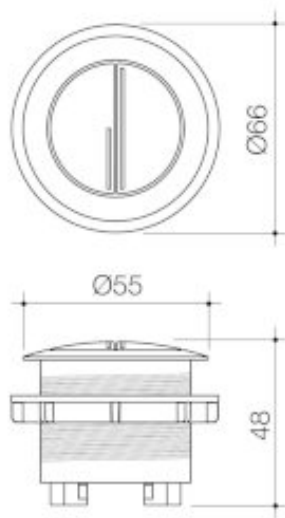

© COPYRIGHT 2014 - CAROMA INDUSTRIES LIMITED

*All price are recommended retail inclusive of GST in AUD. To be used as a guide only, prices may vary between model variations, and are subject to change without notice. A number of brands and products on this page are the subject of registered trade marks, register designs and/or registered patents. View full disclaimer on specify.caroma.com.au