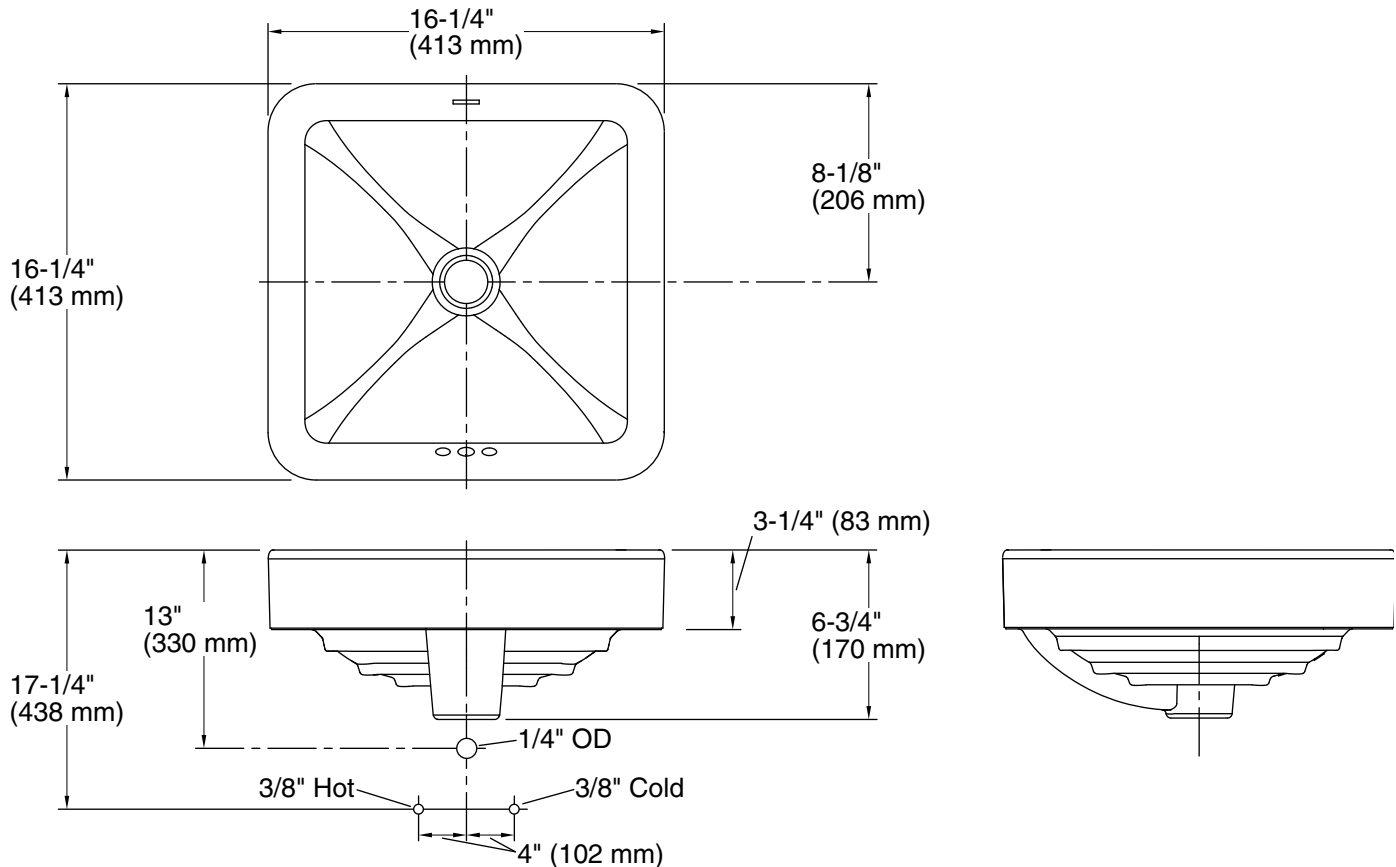

Features

- No faucet holes; requires wall- or counter-mount faucet

Material

- Vitreous china

Installation

- Drop-in or vessel

Recommended Products/Accessories

- K-23726 Drain treatment
- K-23725 Cast iron cleaner

Color	Code	Description
	0	White
	96	Biscuit
	7	Black Black™

Technical Information

All product dimensions are nominal.

Bowl configuration:	Single
Bowl area (Only):	Length: 15-3/4" (400 mm) Width: 15-3/4" (400 mm) Water depth: 3-3/4" (95 mm)
With overflow:	Yes
Drain hole:	1-3/4" (44 mm)
Template:	1144642-7, required, included