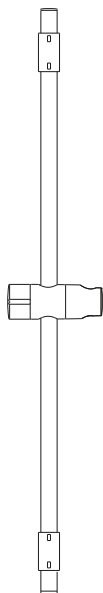

Product

- Elevation Plus slide shower

Kohler Code

76665T-E-CP

**Included Components**

- 1.5m hose
- Shower head
- Wall bracket & elbow

Features

- Polished chrome
- Multi-function shower head
- Wall mounted
- Suitable for mains pressure
- KOHLER finishes resist tarnishing and corrosion

WELS RATING
(3 Star 8.5 Litres / min)

Related Products

- Elevation shower tapware

Technical Details

Front View

Side View

G $\frac{1}{2}$ " is equal to BSP $\frac{1}{2}$ "

Installation Notes:

- Wall elbow G $\frac{1}{2}$ " female thread.
- Optimum working pressure 300-500 kPa.
- Inline filters should be used to protect tapware from debris that may be present within the plumbing.