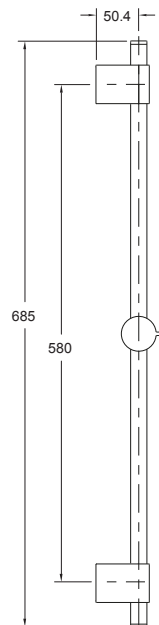

Product

- Elevation Plus slide shower

Kohler Code

76665T-E-CP

**Included Components**

- 1.5m hose
- Shower head
- Wall bracket & elbow

Features

- Polished chrome
- Multi-function shower head
- Wall mounted
- Suitable for mains pressure
- KOHLER finishes resist tarnishing and corrosion

WELS RATING
(3 Star 8.5 Litres / min)

Related Products

- Elevation shower tapware

Technical Details

Front View

Side View

G $\frac{1}{2}$ " is equal to BSP $\frac{1}{2}$ "

Installation Notes:

- Wall elbow G $\frac{1}{2}$ " female thread.
- Optimum working pressure 300-500 kPa.
- Inline filters should be used to protect tapware from debris that may be present within the plumbing.