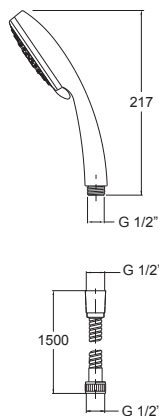

Product

- Elevation Plus slide shower

Kohler Code

76665T-E-CP

**Included Components**

- 1.5m hose
- Shower head
- Wall bracket & elbow

Features

- Polished chrome
- Multi-function shower head
- Wall mounted
- Suitable for mains pressure
- KOHLER finishes resist tarnishing and corrosion

WELS RATING
(3 Star 8.5 Litres / min)

Related Products

- Elevation shower tapware

Technical Details

Front View

Side View

G $\frac{1}{2}$ " is equal to BSP $\frac{1}{2}$ "

Installation Notes:

- Wall elbow G $\frac{1}{2}$ " female thread.
- Optimum working pressure 300-500 kPa.
- Inline filters should be used to protect tapware from debris that may be present within the plumbing.