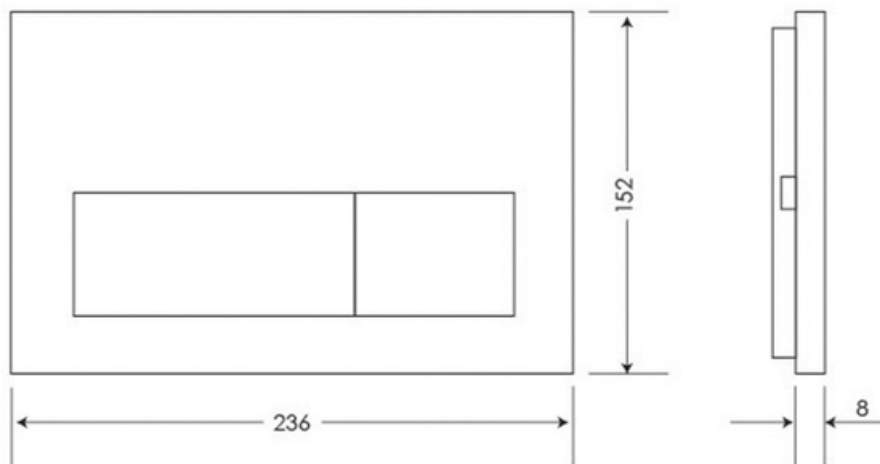

Kubic Flush Plate - Mechanical

Product Image

Product Details

SKU: IN38785 (Chrome)
 IN38785MB (Matte Black)
 IN38785BN (Brushed Nickel)
 IN38785GM (Gun Metal)
 IN38785BG (Brushed Gold)
 IN38785WH (White)

Brand: Argent
 Range: Kubic
 Warranty: 15 Years N/A

Additional Features

Technical Specification

Note: All dimensions are in millimetres and are subject to normal manufacturing variations. Always use the physical product measurements for cut-outs and rough-ins as the technical details shown may differ from the actual product. Use acetic cured silicone sealant. Do not use epoxy type adhesives. Clean with damp cloth. Do not use abrasive cleaners, liquids or pastes.