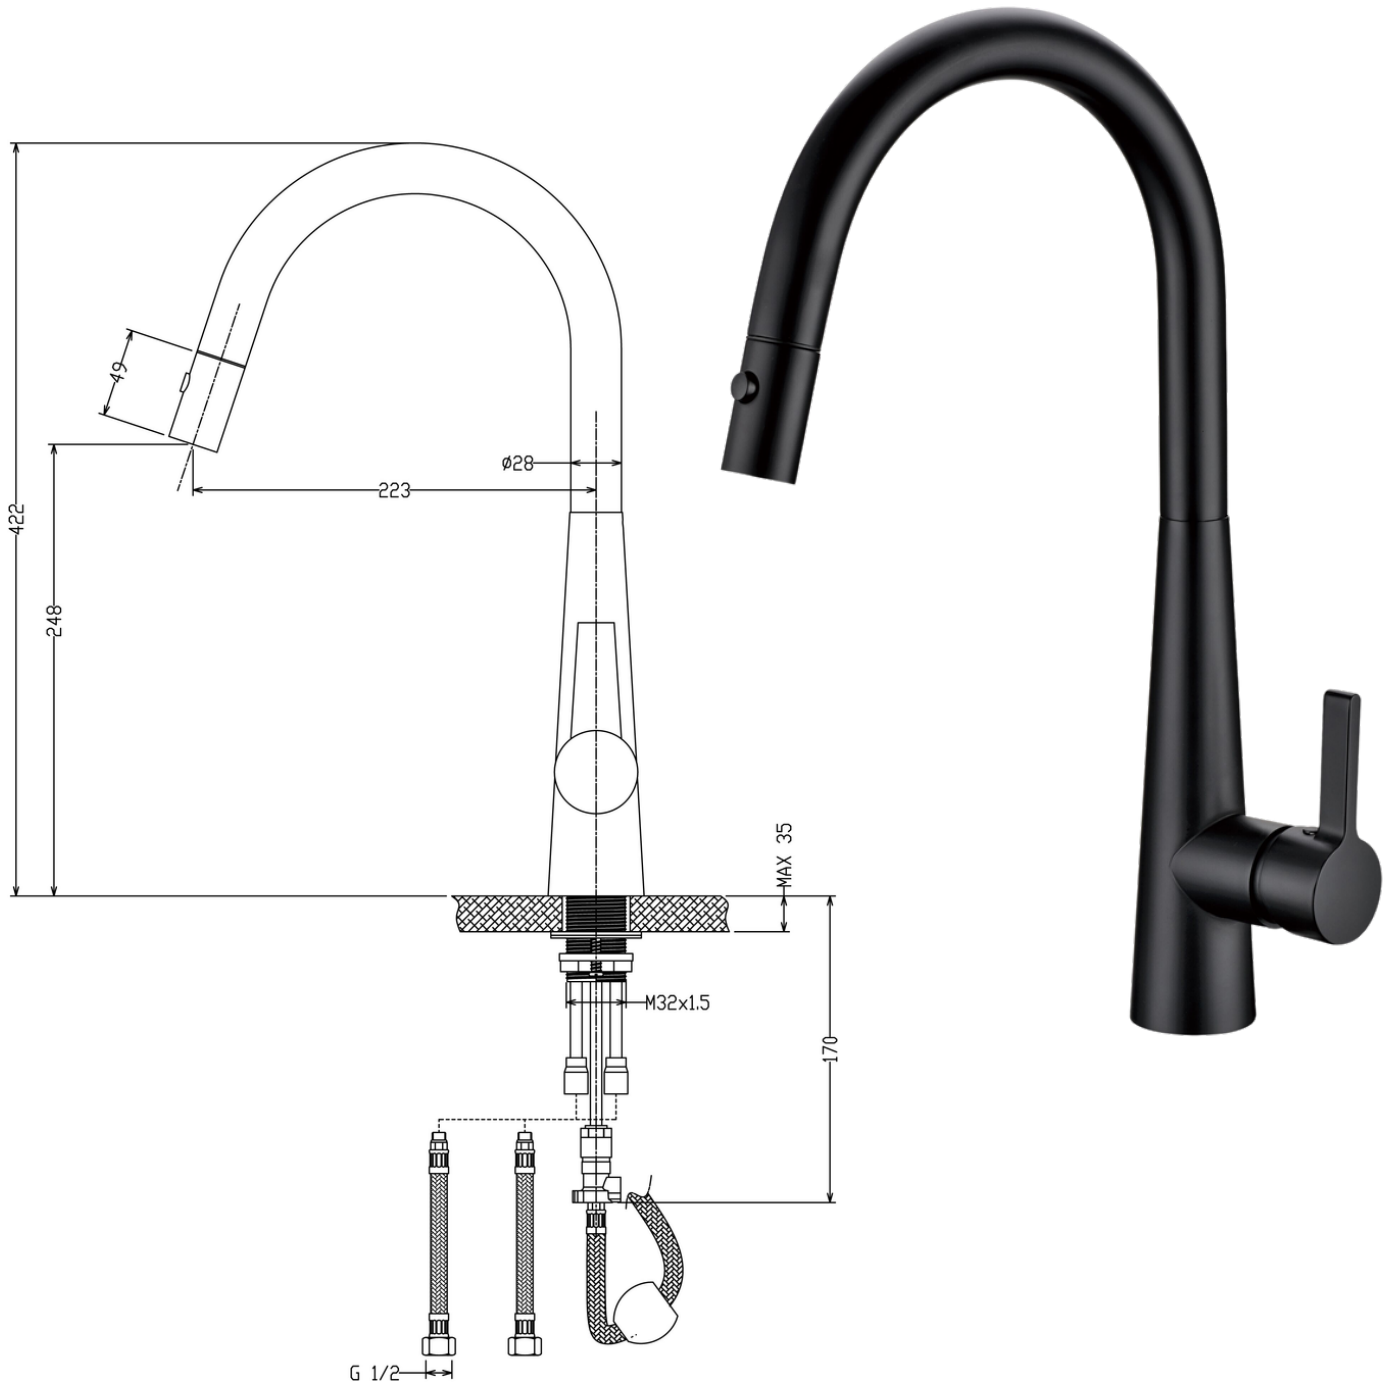

PEAK LUX PULL-OUT SINK MIXER - MATTE BLACK

PEAK LUX PULL-OUT SINK MIXER - MATTE BLACK

PC1017SB-B (33950103B)

Information

- Matte Black
- Working pressure: 150-500kpa
- Operating temperature: 1°C to 70°C
- WELS: 6 Star 4L/min (T35970)
- 35mm Cartridge
- 15 Year Warranty