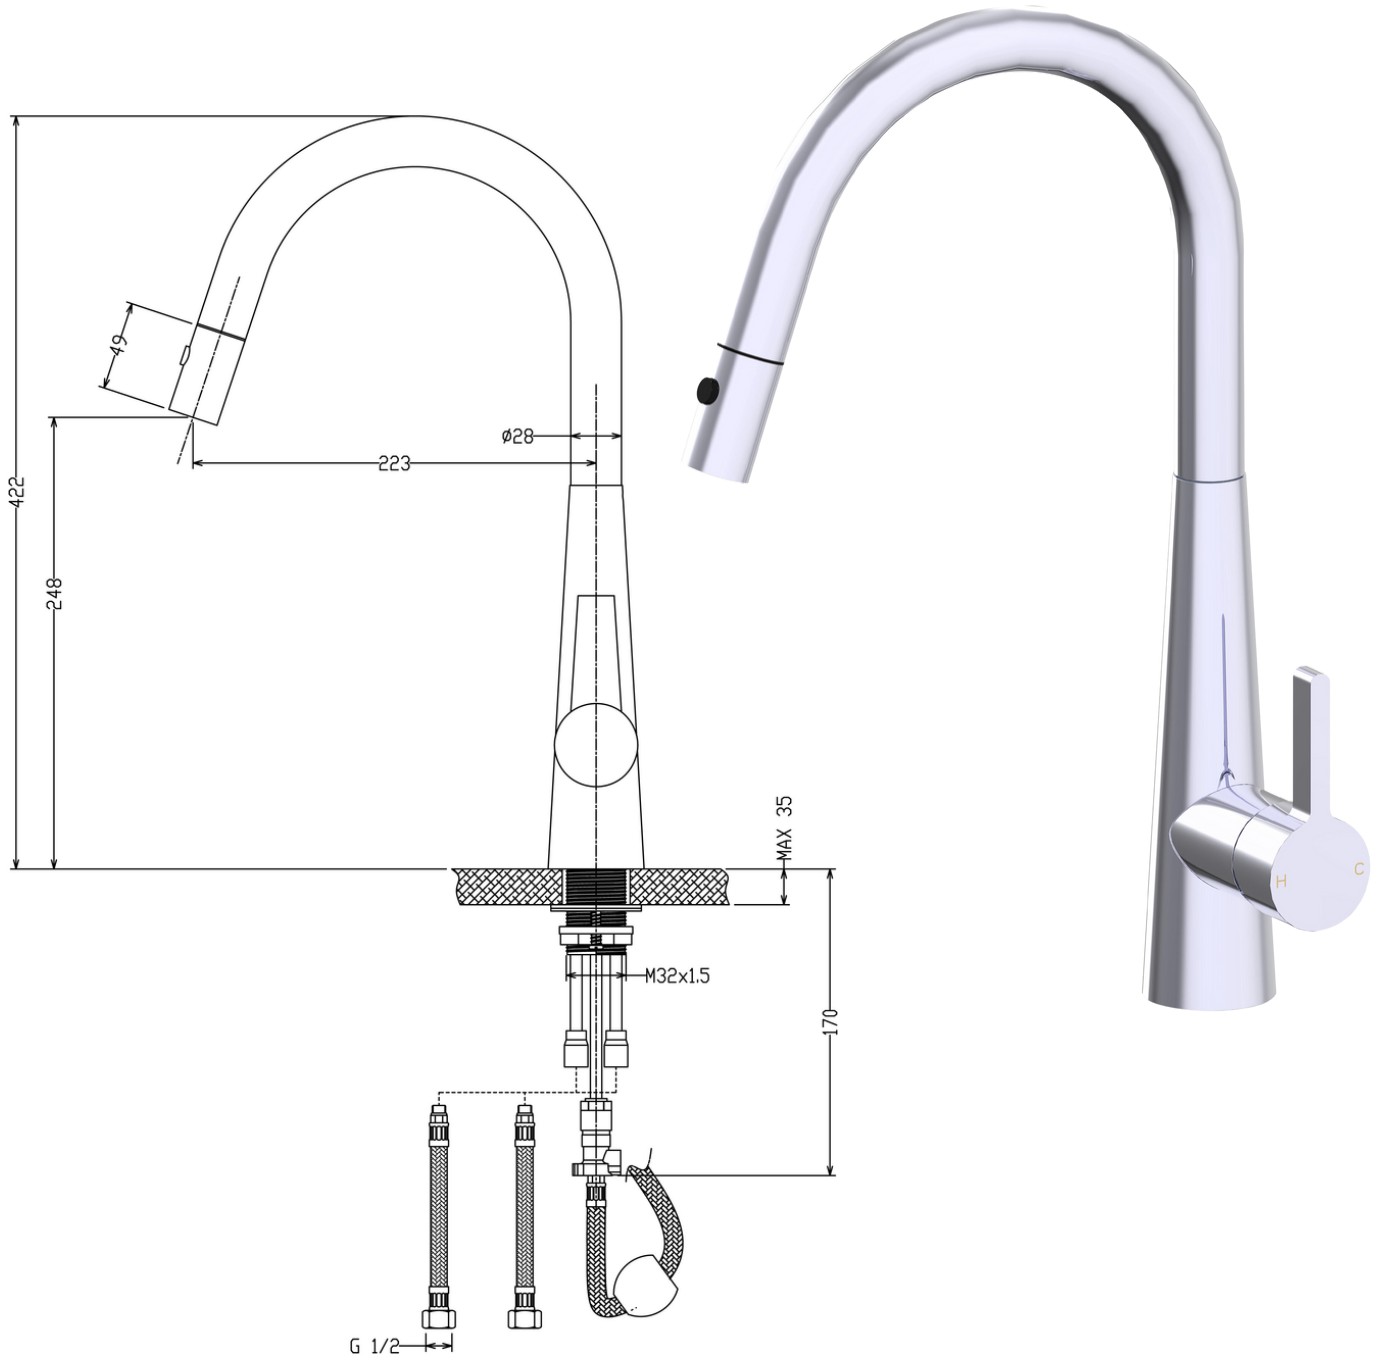

PEAK LUX PULL-OUT SINK MIXER - CHROME

PEAK LUX PULL-OUT SINK MIXER - CHROME

PC1017SB (33950103)

Information

- Chrome
- Working pressure: 150-500kpa
- Operating temperature: 1°C to 70°C
- WELS: 6 Star 4L/min (T35970)
- 35mm Cartridge
- 15 Year Warranty