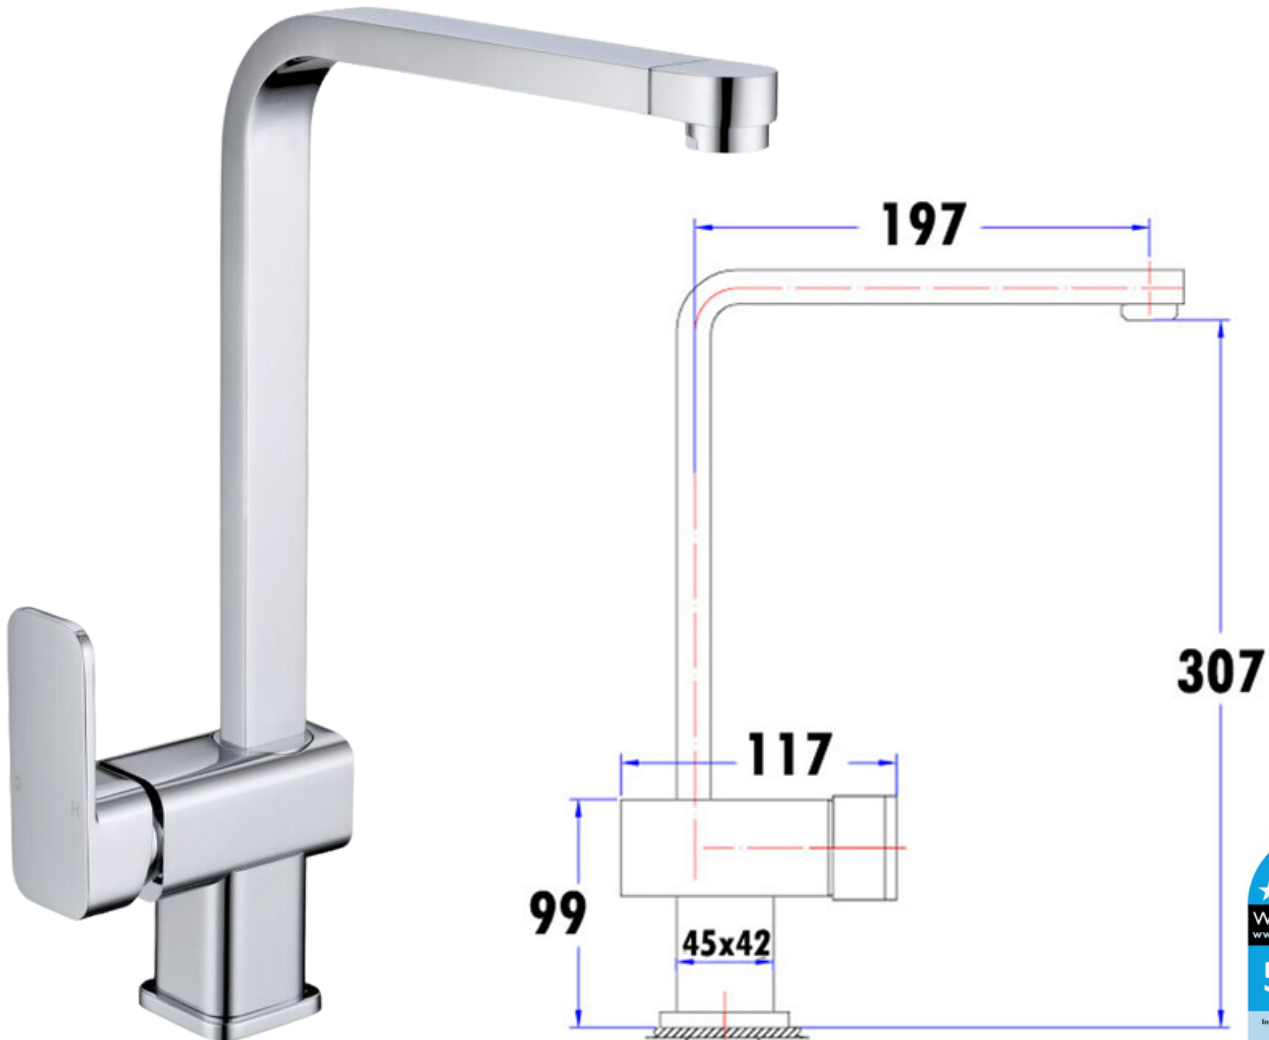

**Benton's** P  
Specify

Most member of  
Plumbing  
Plus

P&P

## Peak Nova Sink Mixer

PSR1003SB (33950064)

### Information

- Chrome
- Working pressure: 150-500kpa
- Operating temperature: 1°C to 70°C
- WELS: 5 Star 5.5L/min (T37844)
- 15 Year Warranty