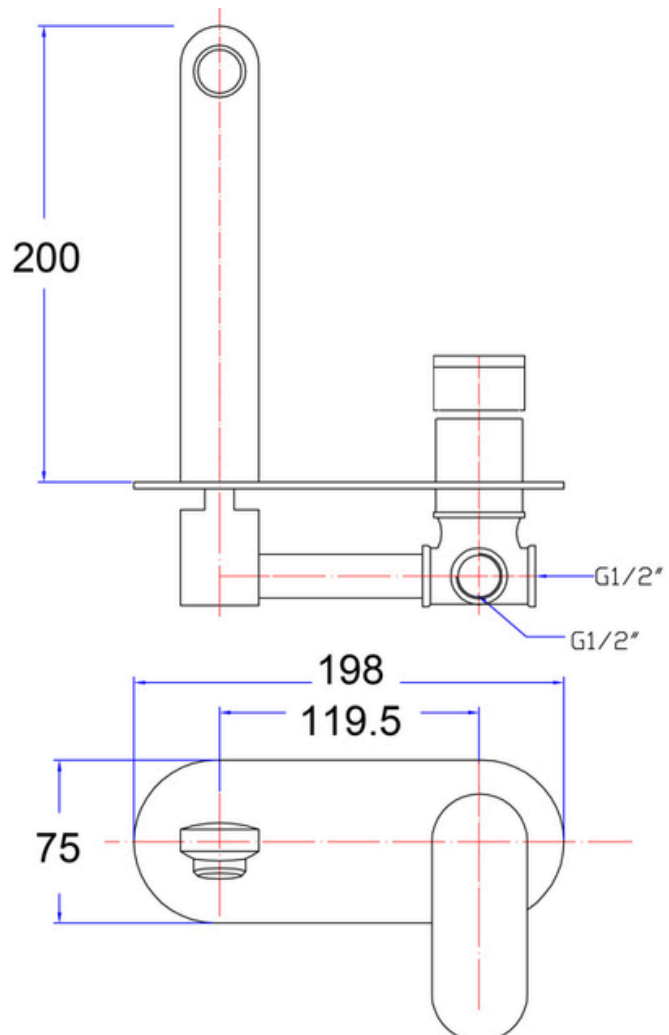

Peak Oval Wall Basin/Bath Mixer LF

PRODUCT IMAGE

PRODUCT DETAILS

Code: PBR3003LF (Chrome)
Benton's Code: 33950070Z

Brand: ACL Company
Range: Peak Oval
Warranty: 15 Years
WELS: 5 Star 5.5lt/min - (T37874)

ADDITIONAL FEATURES

- 200mm Spout
- Working pressure: 150-500kpa
- Operating temperature: 1°C to 70°C
- 35mm Cartridge
- Chrome

SPECIFICATION

CARE & MAINTENANCE

- Do not use harsh detergents or products that contain chloride & halides.
- Do not use abrasive, cream or citrus based cleaners or hydrochloric acid.
- Surface should be cleaned only with a mild detergent that must be rinsed off.
- It is suggested to only clean with warm water and a soft cloth.
- Damage caused by the wrong cleaning methods used will void warranty.