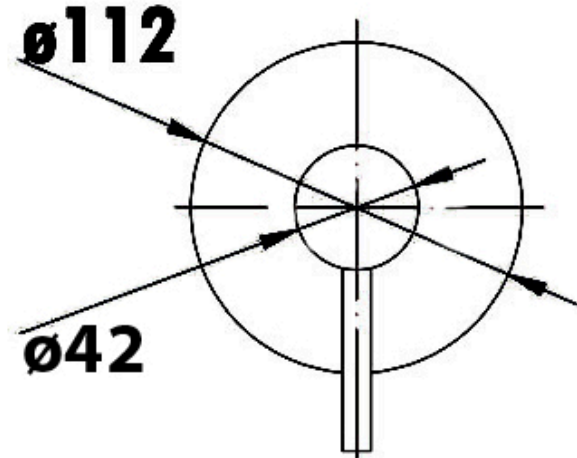

SPECIFICATION