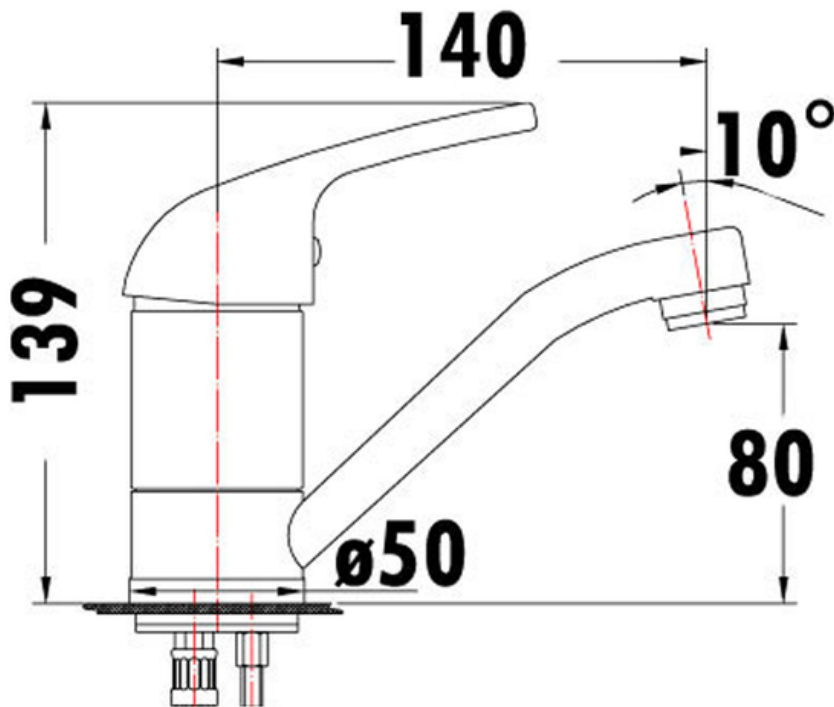

Benton's P
Specify

proud member of
Plumbing
Plus

P&P

Peak Project Swivel Basin Mixer

PM1001SWC (33950002)

Information

- Chrome
- Working pressure: 150-500kpa
- Operating temperature: 1°C to 70°C
- WELS: 5 Star 5.5L/min (T37621)
- 8 Year Warranty