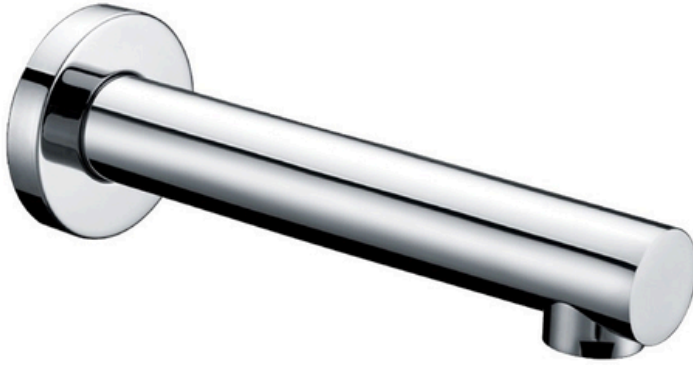

## Peak Round 220mm Bath Spout Chrome

### PRODUCT IMAGE

### PRODUCT DETAILS

|                |                             |
|----------------|-----------------------------|
| Code:          | PHD1009 (Chrome)            |
| Benton's Code: | 33950160                    |
| Brand:         | ACL Company                 |
| Range:         | Peak Round                  |
| Warranty:      | 7 Years                     |
| WELS:          | 5 Star 5.5lt/min - (T40596) |

### ADDITIONAL FEATURES

- Working pressure: 150-500kpa
- Operating temperature: 1°C to 70°C
- 200mm Outlet
- 220mm overall
- Chrome