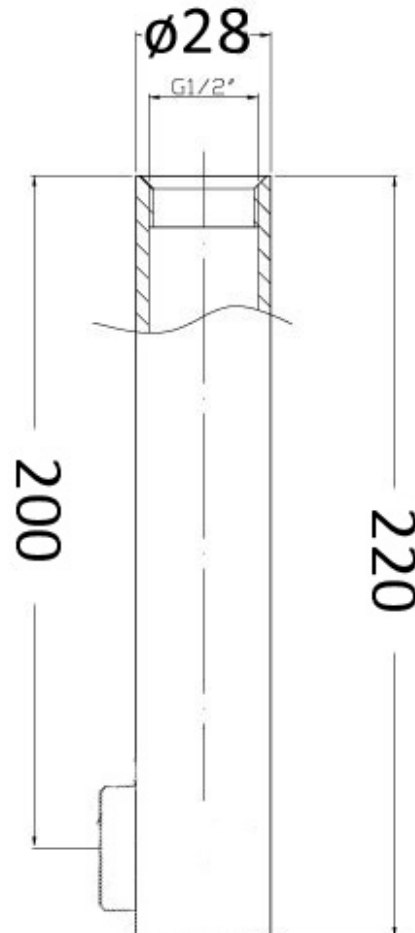

## Peak Round 220mm Bath Spout Chrome

### PRODUCT IMAGE

### PRODUCT DETAILS

|                |                             |
|----------------|-----------------------------|
| Code:          | PHD1009 (Chrome)            |
| Benton's Code: | 33950160                    |
| Brand:         | ACL Company                 |
| Range:         | Peak Round                  |
| Warranty:      | 7 Years                     |
| WELS:          | 5 Star 5.5lt/min - (T40596) |

### ALSO AVAILABLE

- Also available in 180mm