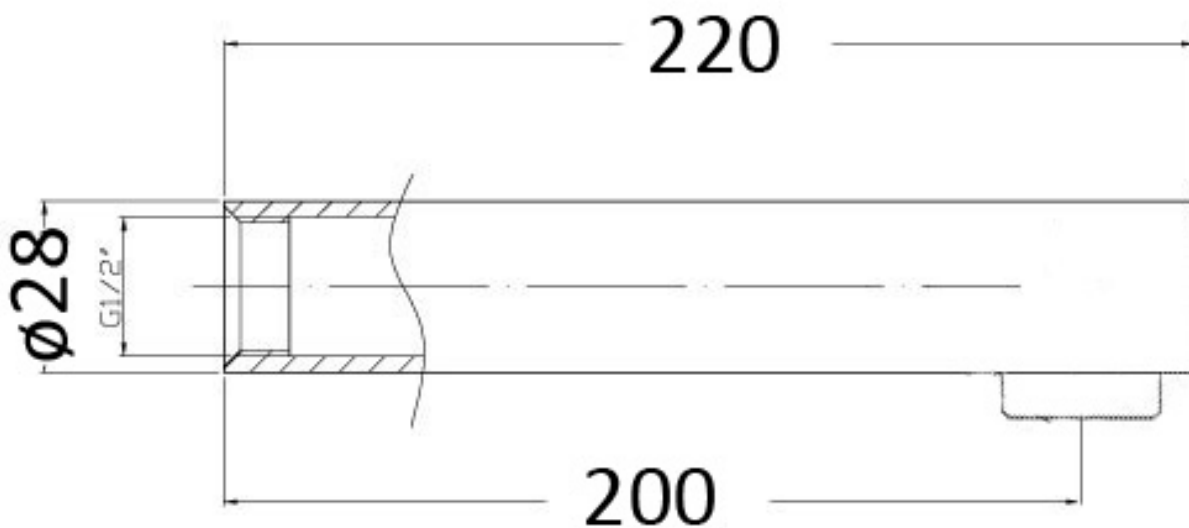

## Peak Round Bath Spout 200mm

**PHD-1009 (33950160)**

### Information

- Chrome
- Working pressure: 150-500kpa
- Operating temperature: 1°C to 70°C
- WELS: 5 Star 5.5L/min (T40596)
- 7 Year Warranty