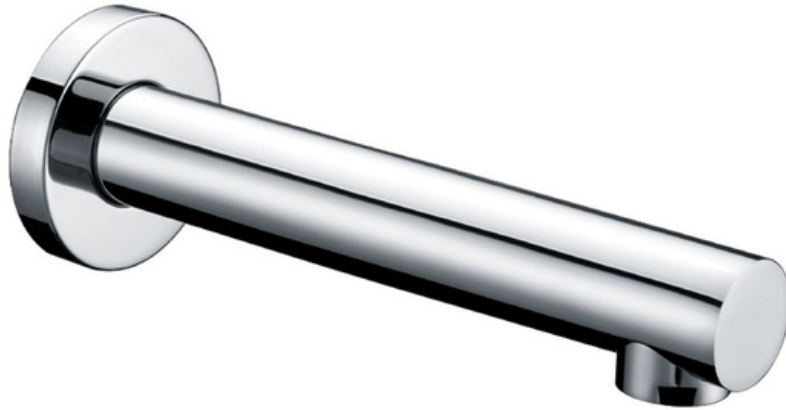

**Benton's** P  
Specify

proud member of  
Plumbing  
Plus

**P&P**

## Peak Round Bath Spout 200mm

**PHD-1009 (33950160)**

### Information

- Chrome
- Working pressure: 150-500kpa
- Operating temperature: 1°C to 70°C
- WELS: 5 Star 5.5L/min (T40596)
- 7 Year Warranty