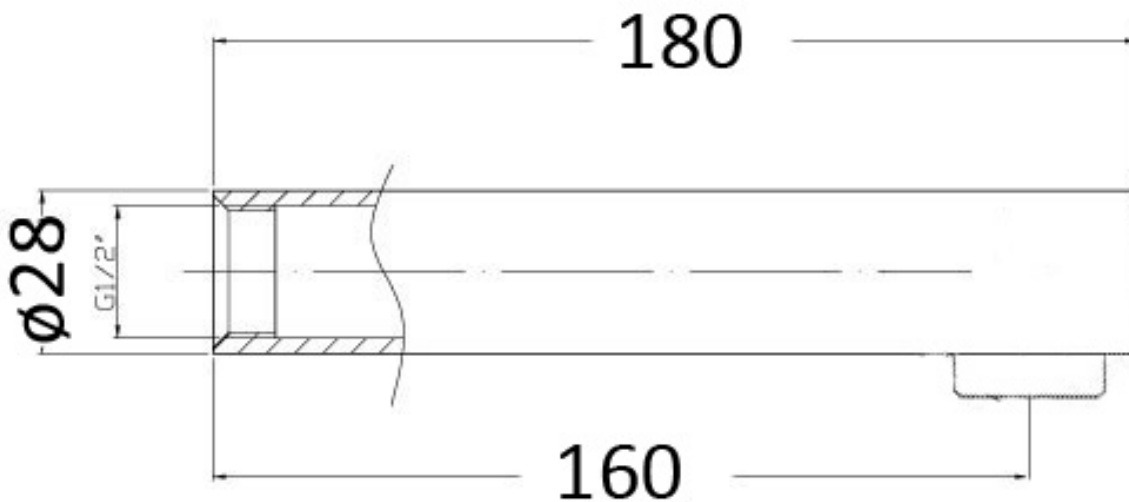

## Peak Round Bath Spout 160mm

PHD-1005 (333443)

### Information

- Chrome
- Working pressure: 150-500kpa
- Operating temperature: 1°C to 70°C
- WELS: 5 Star 5.5L/min (T40594)
- 7 Year Warranty