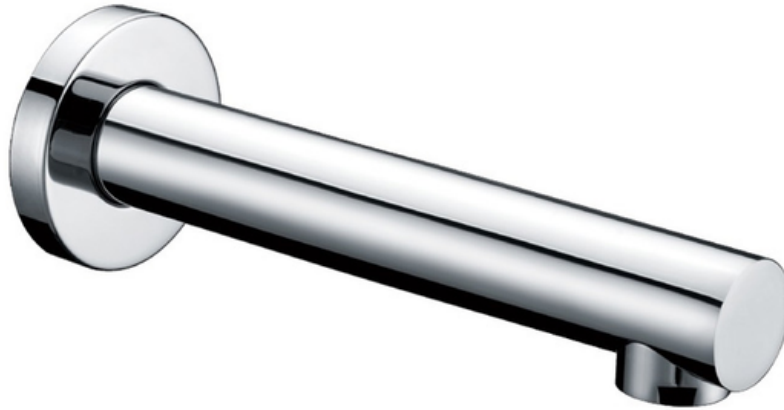

**Benton's** P  
Specify

proud member of  
Plumbing  
Plus

## Peak Round Bath Spout 160mm

PHD-1005 (333443)

### Information

- Chrome
- Working pressure: 150-500kpa
- Operating temperature: 1°C to 70°C
- WELS: 5 Star 5.5L/min (T40594)
- 7 Year Warranty