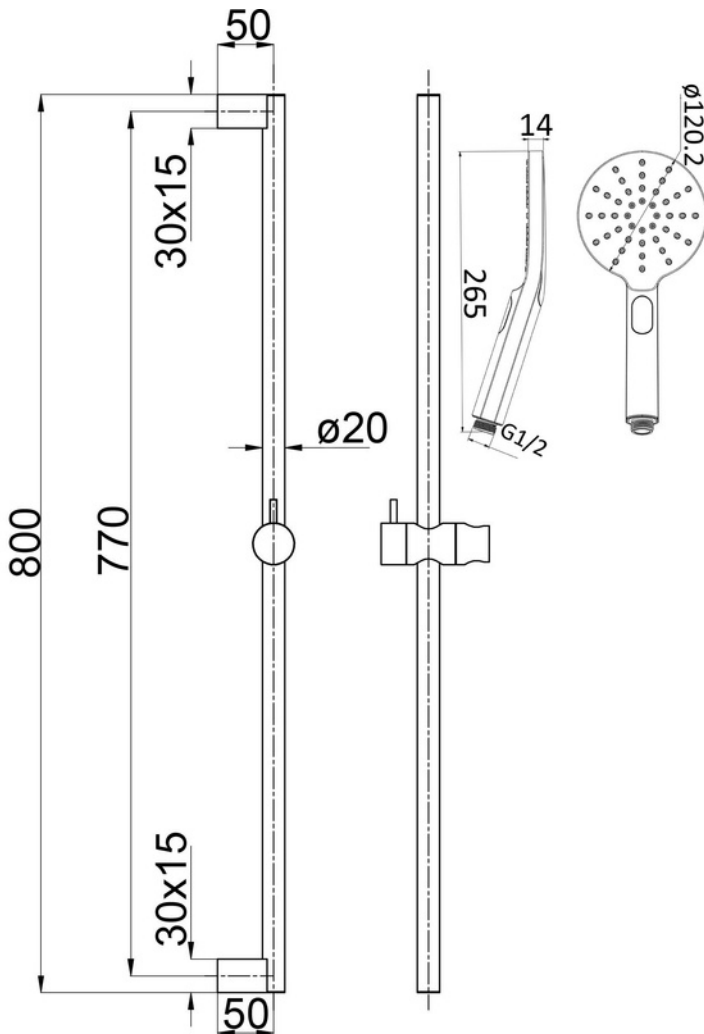

P&P

Available in

PSH036-B
Matt Black

Peak Round Sliding Shower Set

PSH036 (33950150)

Information

- Finish: Chrome & Matte Black
- 3 functions hand shower
- 1/4 Turn slider
- Fully metal rail
- Working pressure: 150-500kpa
- Operating temperature: 1°C to 70°C
- WELS: 4 Star 6.5L/min (S13168)