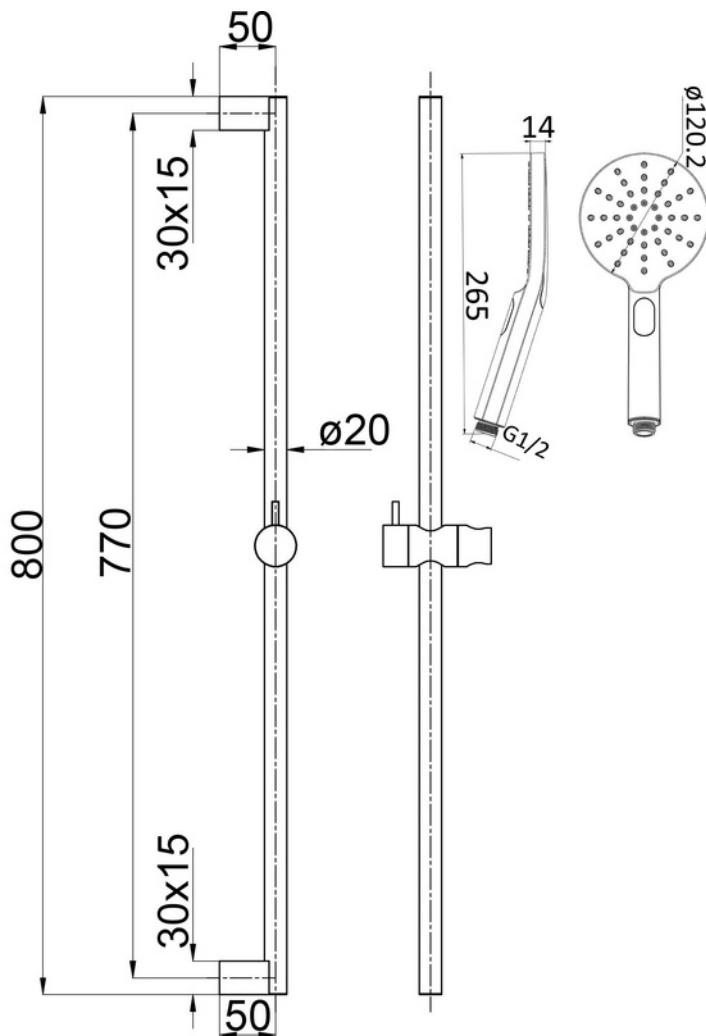

P&P

Available in

PSH037-B
Matt Black

Peak Square Sliding Shower Set

PSH037 (33950152)

Information

- Finish: Chrome & Matte Black
- 3 functions hand shower
- 1/4 Turn slider
- Fully metal rail
- Working pressure: 150-500kpa
- Operating temperature: 1°C to 70°C
- WELS: 4 Star 6.5L/min (S13168)