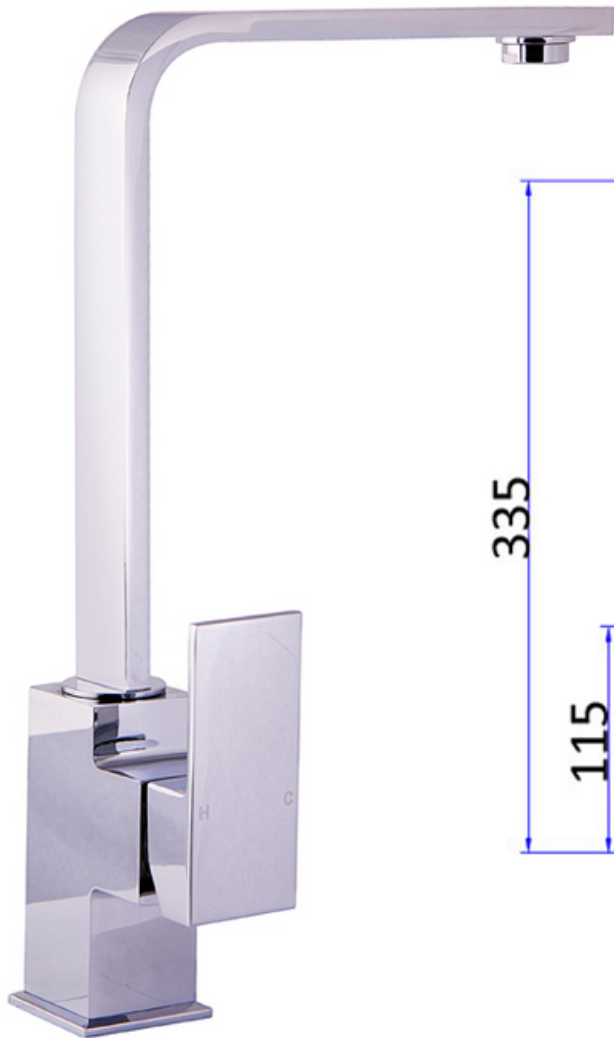

Benton's P
Specify

proud member of
Plumbing
Plus

P&P

Peak Square Sink Mixer Chrome

PSS1001SB (33950044)

Information

- Chrome
- Working pressure: 150-500kpa
- Operating temperature: 1°C to 70°C
- WELS: 5 Star 5.5L/min (T37864)
- 8 Year Warranty