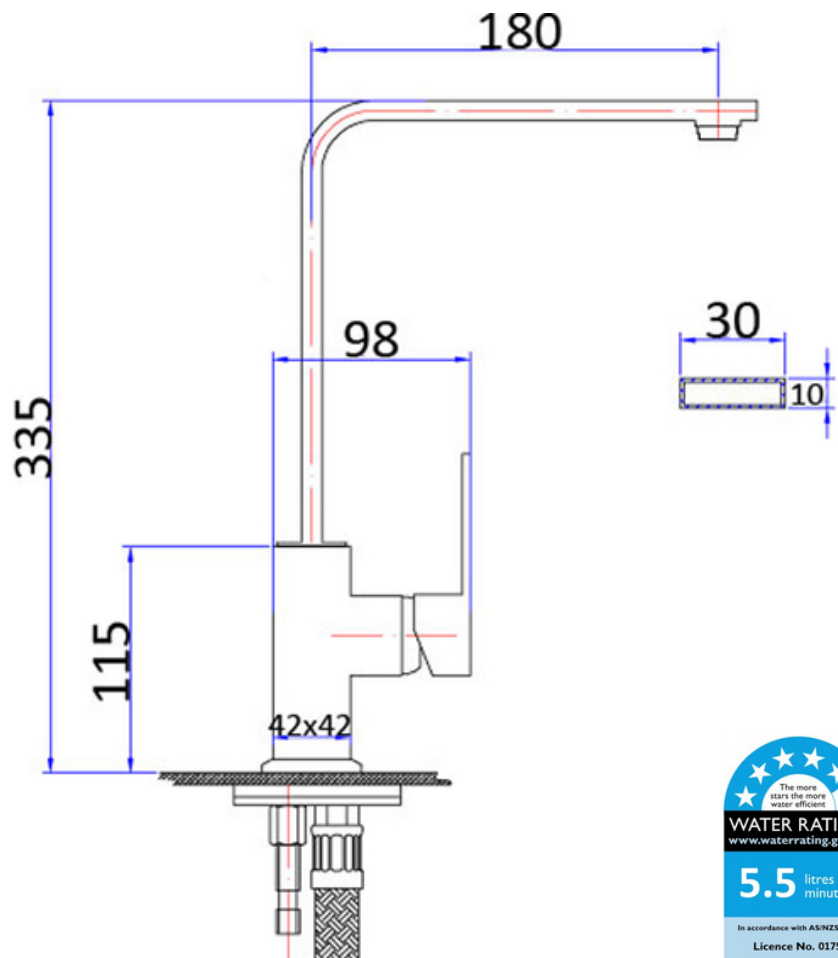

Benton's P
Specify

proud member of
Plumbing
Plus

P&P

Peak Square Sink Mixer Chrome

PSS1001SB (33950044)

Information

- Chrome
- Working pressure: 150-500kpa
- Operating temperature: 1°C to 70°C
- WELS: 5 Star 5.5L/min (T37864)
- 8 Year Warranty