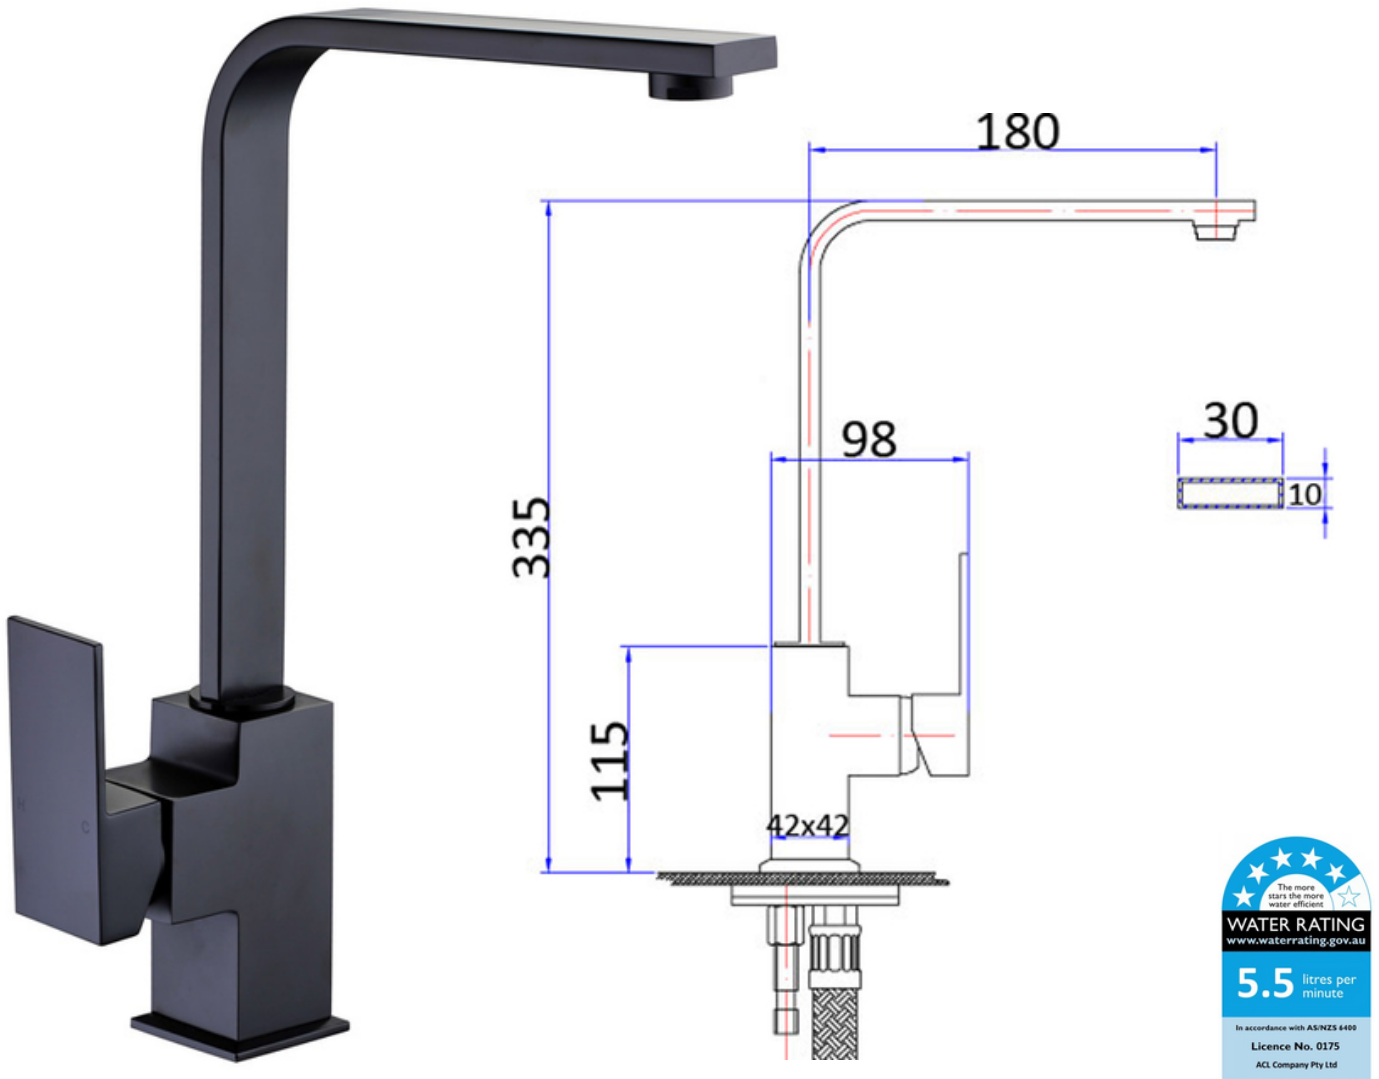

Benton's P
Specify

proud member of
 Plumbing
 Plus

P&P

Peak Square Sink Mixer Matte Black

PSS1001SB-B (33950044B)

Information

- Matte Black
- Working pressure: 150-500kpa
- Operating temperature: 1°C to 70°C
- WELS: 5 Star 5.5L/min (T37864)
- 8 Year Warranty