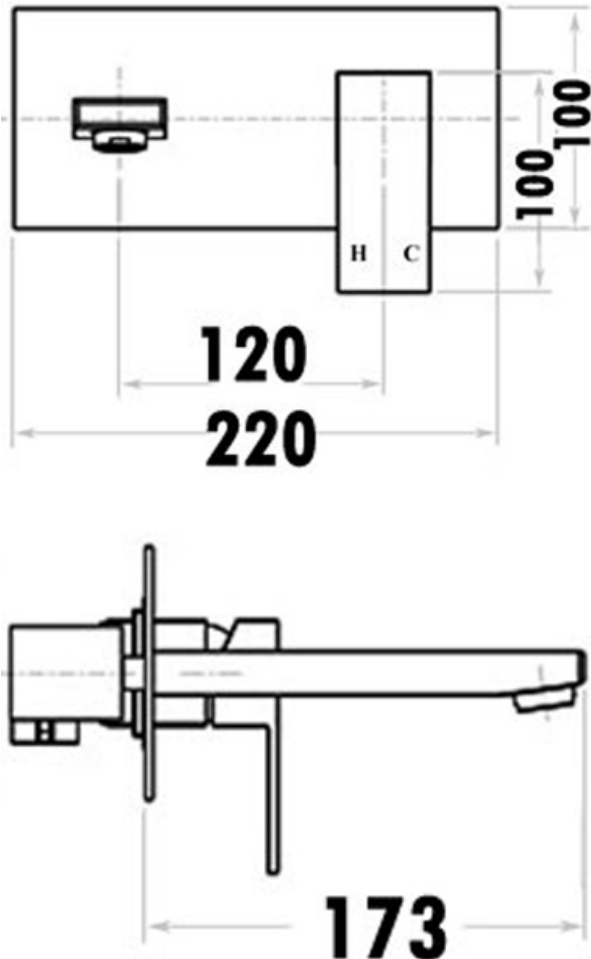

Benton's P
Specify

Member of
Plumbing
Plus

Peak Square Wall Basin/ Bath Mixer

PSS3003SB (33950050)

Information

- Chrome
- Working pressure: 150-500kpa
- Operating temperature: 1°C to 70°C
- WELS: 5 Star 5L/min (T37865)
- 35mm Cartridge
- 8 Year Warranty