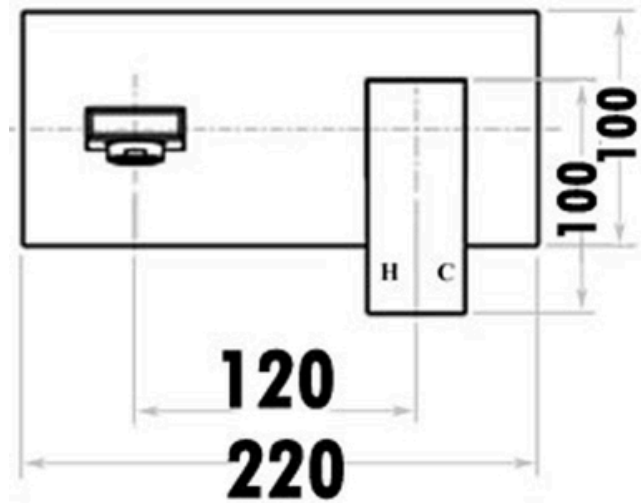

Peak Square Wall Basin/Bath Mixer

PRODUCT IMAGE

PRODUCT DETAILS

Code: PSS3003SB (Chrome)
Benton's Code: 33950050

Brand: ACL Company
Range: Peak Square
Warranty: 8 Years
WELS: 5 Star 5lt/min - (T37865)

ADDITIONAL FEATURES

- 170mm Spout
- Working pressure: 150-500kpa
- Operating temperature: 1°C to 70°C
- 35mm Cartridge
- Chrome

SPECIFICATION

CARE & MAINTENANCE

- Do not use harsh detergents or products that contain chloride & halides.
- Do not use abrasive, cream or citrus based cleaners or hydrochloric acid.
- Surface should be cleaned only with a mild detergent that must be rinsed off.
- It is suggested to only clean with warm water and a soft cloth.
- Damage caused by the wrong cleaning methods used will void warranty.