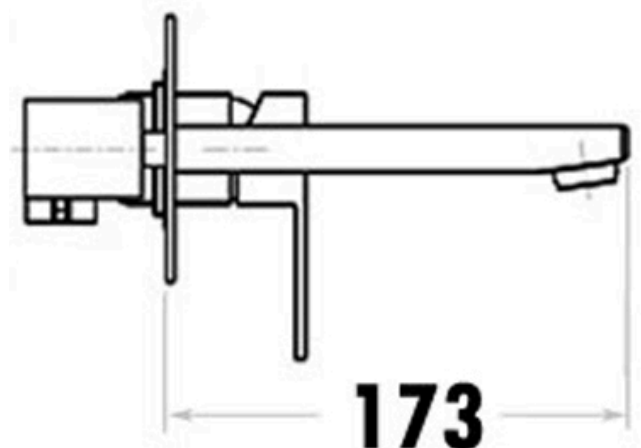

Peak Square Wall Basin/Bath Mixer

PRODUCT IMAGE

PRODUCT DETAILS

Code: PSS3003SB (Chrome)
Benton's Code: 33950050

Brand: ACL Company
Range: Peak Square
Warranty: 8 Years
WELS: 5 Star 5lt/min - (T37865)

ADDITIONAL FEATURES

- 170mm Spout
- Working pressure: 150-500kpa
- Operating temperature: 1°C to 70°C
- 35mm Cartridge
- Chrome

SPECIFICATION

CARE & MAINTENANCE

- Do not use harsh detergents or products that contain chloride & halides.
- Do not use abrasive, cream or citrus based cleaners or hydrochloric acid.
- Surface should be cleaned only with a mild detergent that must be rinsed off.
- It is suggested to only clean with warm water and a soft cloth.
- Damage caused by the wrong cleaning methods used will void warranty.