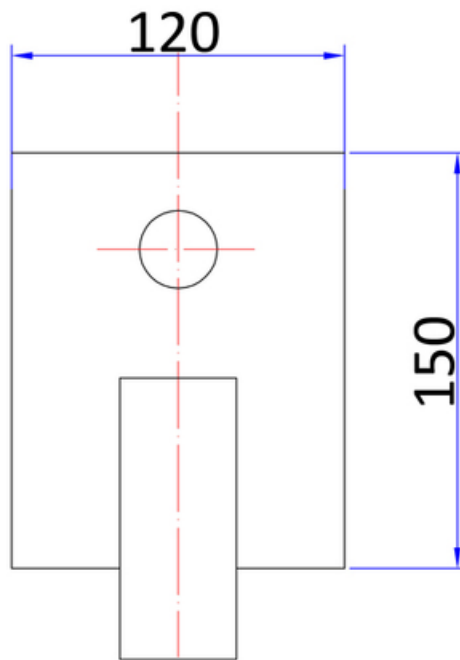

## Peak Square Wall Mixer with Diverter

**PSS3002SB (33950047)**

### Information

- Chrome
- Working pressure: 150-500kpa
- Operating temperature: 1°C to 70°C
- 35mm Cartridge
- 8 Year Warranty