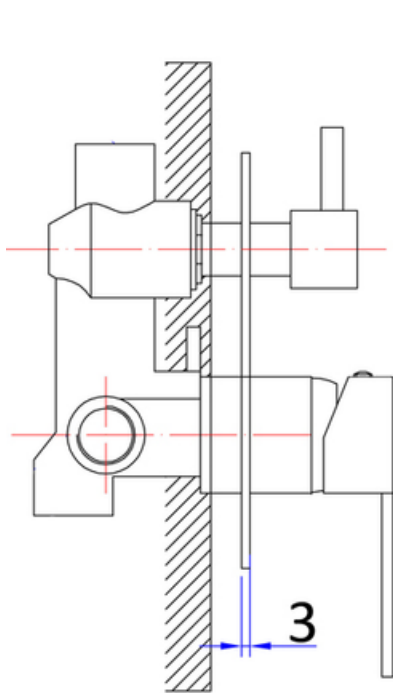

## Peak Square Wall Mixer with Diverter

**PSS3002SB (33950047)**

### Information

- Chrome
- Working pressure: 150-500kpa
- Operating temperature: 1°C to 70°C
- 35mm Cartridge
- 8 Year Warranty