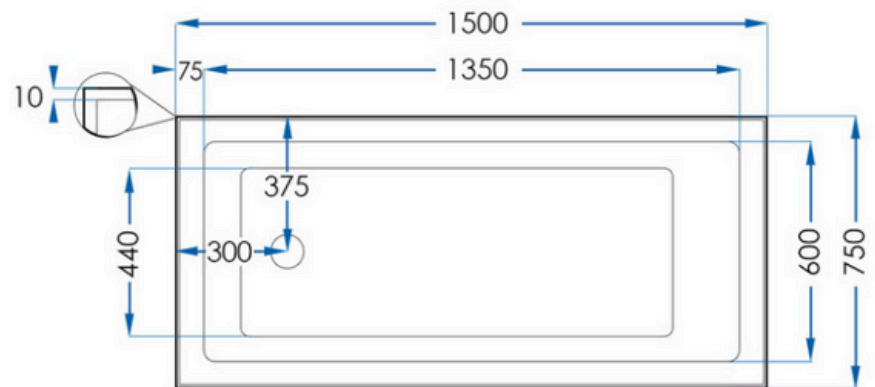

Piazza Inset 1500 Bath

PRODUCT IMAGE

PRODUCT DETAILS

Code: OM1500 (1500x750x400)
Benton's Code: 86910015

Brand: Zhejiang Aifeiling Import
Range: Piazza
Warranty: 2 Years
WELS: N/A

ADDITIONAL FEATURES

- This Inset bath is the latest favourite in bathroom design, elegant and simplistic.
- Inset baths instil a sense of sand elegance to any bathroom space
- Guaranteed to be a relaxing bathing experience.
- Lucite® Bright White non porous surface
- Hard wearing, resistant to chemicals, UV rays & abrasion
- Plug and Waste sold separately
- 2 Year Warranty

SPECIFICATION

ALSO AVAILABLE

- Also available in 1700