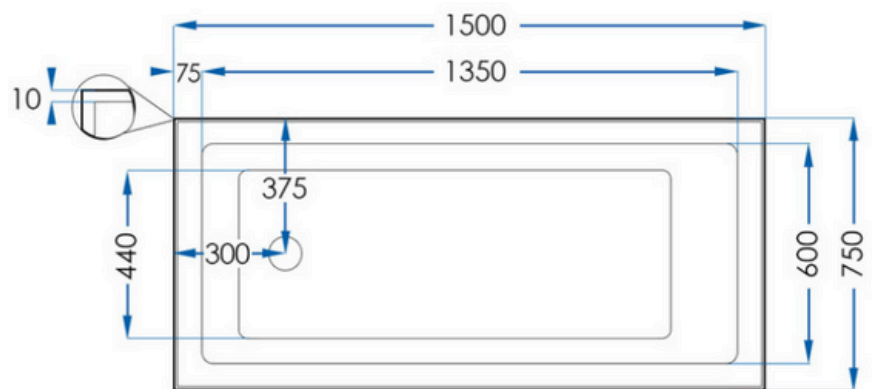

Piazza Inset 1500 Bath

PRODUCT IMAGE

PRODUCT DETAILS

Code: OM1500 (1500x750x400)
Benton's Code: 86910015

Brand: Zhejiang Aifeiling Import
Range: Piazza
Warranty: 2 Years
WELS: N/A

ADDITIONAL FEATURES

- This Inset bath is the latest favourite in bathroom design, elegant and simplistic.
- Inset baths instil a sense of sophistication and elegance to any bathroom space
- Guaranteed to be a relaxing bathing experience.
- Lucite ® Bright White non porous surface
- Hard wearing, resistant to chemicals, UV rays & abrasion
- Plug and Waste sold separately
- 2 Year Warranty

SPECIFICATION

ALSO AVAILABLE

- Also available in 1700