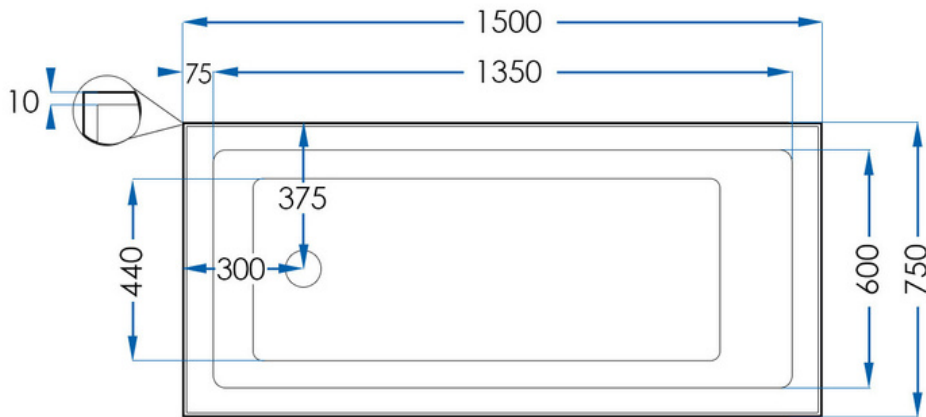

# PIAZZA

Inset Lucite Grade Acrylic 1500 Bath Gloss White

**7**  
YEAR  
WARRANTY

## SPECIFICATIONS

<b>Size:</b>	1500x750mm
<b>Height:</b>	400mm
<b>Material:</b>	Sanitary Grade Pure Acrylic
<b>Waste Size:</b>	40mm
<b>Capacity:</b>	220L
<b>Weight:</b>	19kg
<b>Code:</b>	OM1500 (86910015)
<b>Warranty:</b>	7 year replacement product