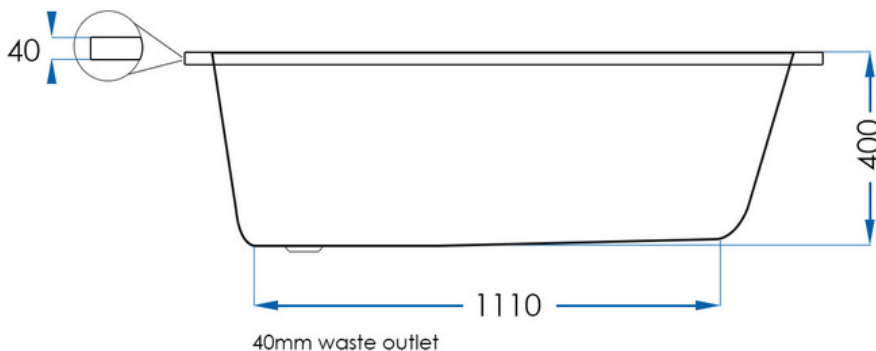

# PIAZZA

Inset Lucite Grade Acrylic 1500 Bath Gloss White

**7**  
YEAR  
WARRANTY

## SPECIFICATIONS

<b>Size:</b>	1500x750mm
<b>Height:</b>	400mm
<b>Material:</b>	Sanitary Grade Pure Acrylic
<b>Waste Size:</b>	40mm
<b>Capacity:</b>	220L
<b>Weight:</b>	19kg
<b>Code:</b>	OM1500 (86910015)
<b>Warranty:</b>	7 year replacement product