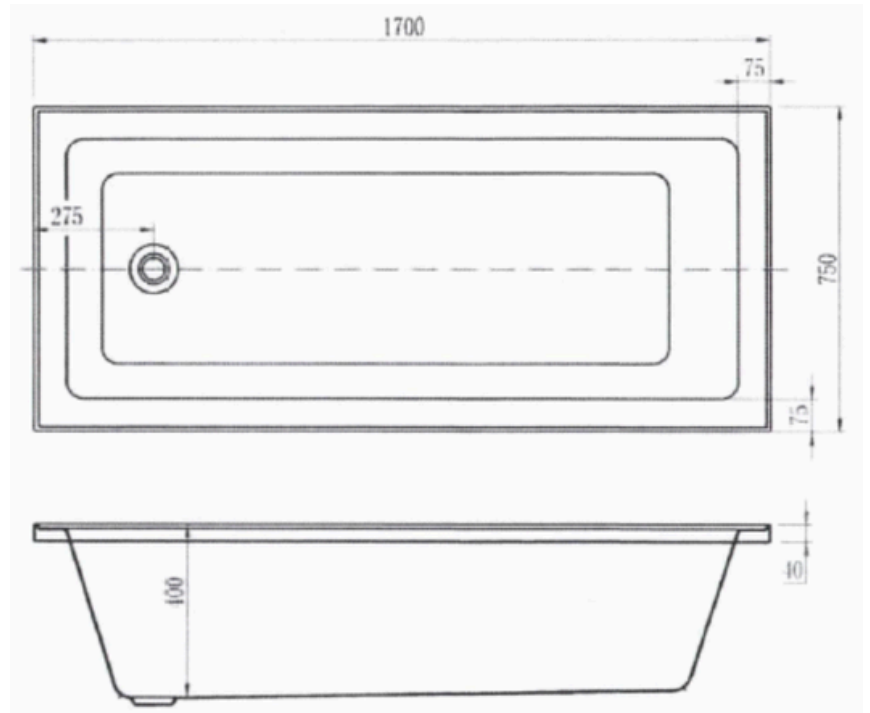

ALSO AVAILABLE

- Also available in 1500