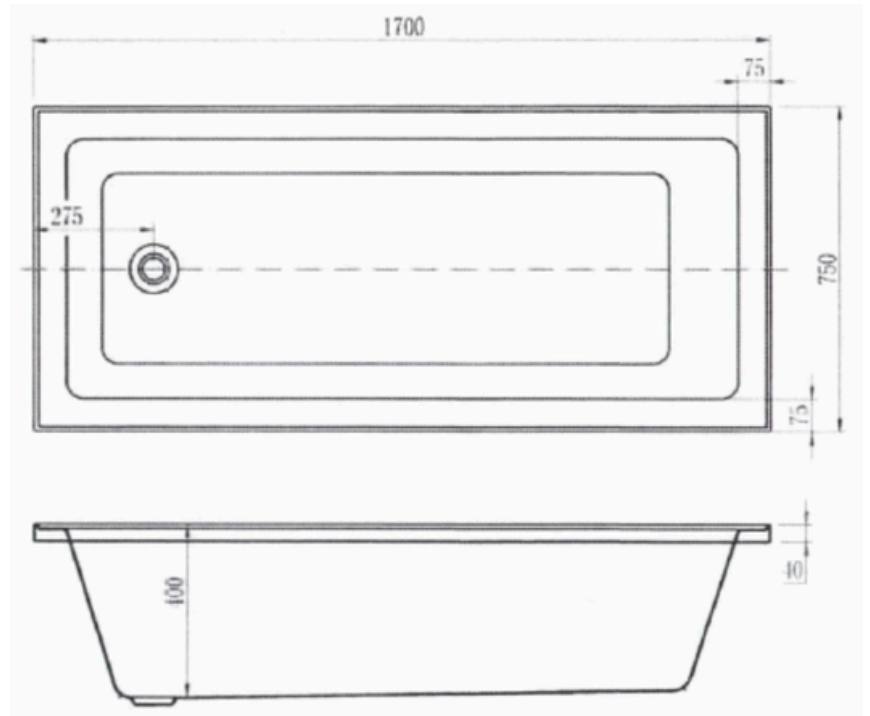

Piazza Inset 1700 Bath

PRODUCT IMAGE

PRODUCT DETAILS

Code: OM1700 (1700x750x400)
Benton's Code: 86910010

Brand: Zhejiang Aifeiling Import
Range: Piazza
Warranty: 2 Years
WELS: N/A

ADDITIONAL FEATURES

- This Inset bath is the latest favourite in bathroom design, elegant and simplistic.
- Inset baths instil a sense of sophistication and elegance to any bathroom space
- Guaranteed to be a relaxing bathing experience.
- Lucite ® Bright White non porous surface
- Hard wearing, resistant to chemicals, UV rays & abrasion
- Plug and Waste sold separately
- 2 Year Warranty

SPECIFICATION

ALSO AVAILABLE

- Also available in 1500